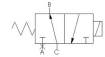

22 Spring Valley Rd.
Paramus, NJ 07652
(201) 843-2400
sales@versa-valves.com

Valve, 2-Way, SST, 12VDC

ESM-2302-03-H-D012

Description

E Series Directional Control Valve

The VERSA stainless steel E Series offers full-size side-ported valves that are direct solenoid actuated and individually mounted. 1/8" NPT or 1/4"

NPT ports are provided in the valve body. Also available are manifold mounting versions that can be mounted on a manifold that can have 1 to 10 valve stations.

Product Features

- Constructed of stainless steel
- Buna-N/nitrile rubber o-ring seals perform reliably with oil, fuel, and other chemicals over broad temperature range

Solenoid Features

- Solenoid coil connection: 1/2" NPT female conduit with 24" wires

100% Leak Tested • 10-Year Warranty

Specifications

Actuation	Direct Acting Solenoid \ Spring Return
Function	2-way, 2-pos, NO
Port Size	Body Ported, 1/4" NPT
Valve Pressure Range (PSI)	0-200 psi
Valve Pressure Range (BAR)	0-13.8 bar
Primary Flow	0.060 Cv
Media	Air - Inert Gas, Hydraulic, Natural Gas
Temperature Range (F)	-40°F to 104°F
Temperature Range (C)	-40°C to 40°C
Body & Internal Parts	Stainless Steel
Weight	1.230000