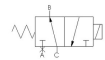

22 Spring Valley Rd.
Paramus, NJ 07652
(201) 843-2400
sales@versa-valves.com

Valve, 2-Way, SST, 12VDC

ESM-2302-04-H-D012

Description

E Series Directional Control Valve

The VERSA stainless steel E Series offers full-size side-ported valves that are direct solenoid actuated and individually mounted. 1/8" NPT or 1/4"

NPT ports are provided in the valve body. Also available are manifold mounting versions that can be mounted on a manifold that can have 1 to 10 valve stations.

Product Features

- Constructed of stainless steel
- Buna-N/nitrile rubber o-ring seals perform reliably with oil, fuel, and other chemicals over broad temperature range

Solenoid Features

- Solenoid coil connection: 1/2" NPT female conduit with 24" wires

100% Leak Tested • 10-Year Warranty

Specifications

Actuation	Direct Acting Solenoid \ Spring Return
Function	2-way, 2-pos, NO
Port Size	Body Ported, 1/4" NPT
Valve Pressure Range (PSI)	0-150 psi
Valve Pressure Range (BAR)	0-10.3 bar
Primary Flow	0.106 Cv
Media	Air - Inert Gas, Hydraulic, Natural Gas
Temperature Range (F)	-40°F to 104°F
Temperature Range (C)	-40°C to 40°C
Body & Internal Parts	Stainless Steel
Weight	1.230000

Solenoid Specifications

Solenoid Description	GP - E Class
Voltage	12 V DC ±10% (D012)
Power	9.5 W
Inrush Current (mA)	774
Holding Current (mA)	774
Resistance Ω	15.5
Ingress Protection Rating	NEMA 1,2,3
Electrical Protection	Not applicable
Area Classification	General purpose
Coil Class	Std
Solenoid Housing Material	Steel - Plated
Solenoid Seal Material	Buna
Solenoid Connection	1/2" NPT female conduit with 24" wires
Certification	CSA, UL