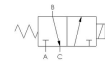

Description

E Series Directional Control Valve

The VERSA stainless steel E Series offers full-size side-ported valves that are direct solenoid actuated and individually mounted. 1/8" NPT or 1/4"