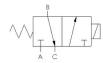

Valve, 3-Way, SST, 24VDC

ESM-3301-44-243-D024