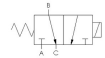

Description

E Series Directional Control Valve

The VERSA stainless steel E Series offers full-size side-ported valves that are direct solenoid actuated and individually mounted. 1/8" NPT or 1/4"