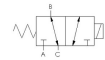

Description

E Series Directional Control Valve

The VERSA stainless steel E Series offers full-size side-ported valves that are direct solenoid actuated and individually mounted. 1/8" NPT or 1/4"