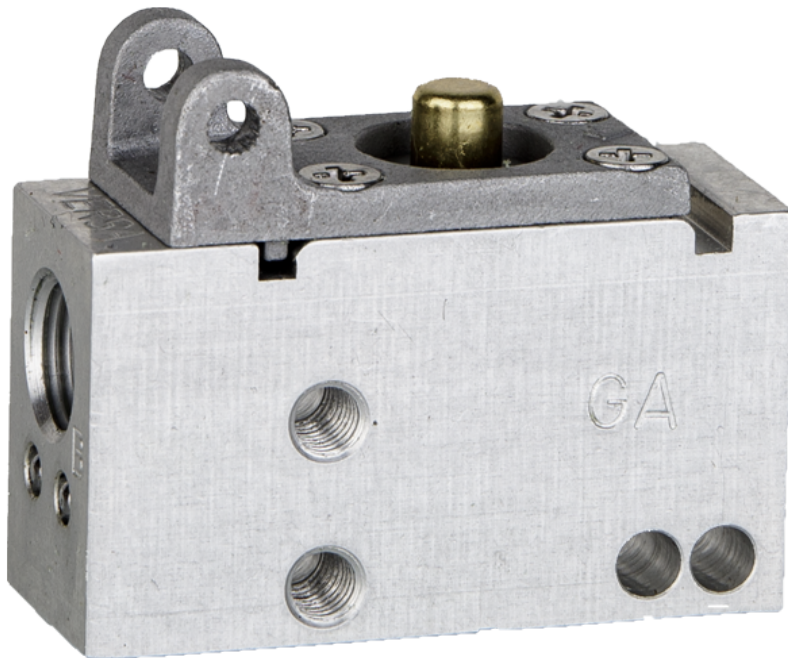

22 Spring Valley Rd.
Paramus, NJ 07652
(201) 843-2400
sales@versa-valves.com

Valve, Limit, Alum

LSC-3200-LL40

Specifications

Actuation	Cam \ Spring Return
Function	3-way, 2-pos Multipurpose With Closed Crossover
Port Size	Body Ported, 1/8" NPT
Valve Pressure Range (PSI)	VAC-200 psi
Valve Pressure Range (BAR)	VAC-13.8 bar
Primary Flow	0.40 Cv
Media	Air - Inert Gas
Temperature Range (F)	5°F to 203°F
Temperature Range (C)	-15°C to 95°C
Body & Internal Parts	Aluminum
Weight	0.130000