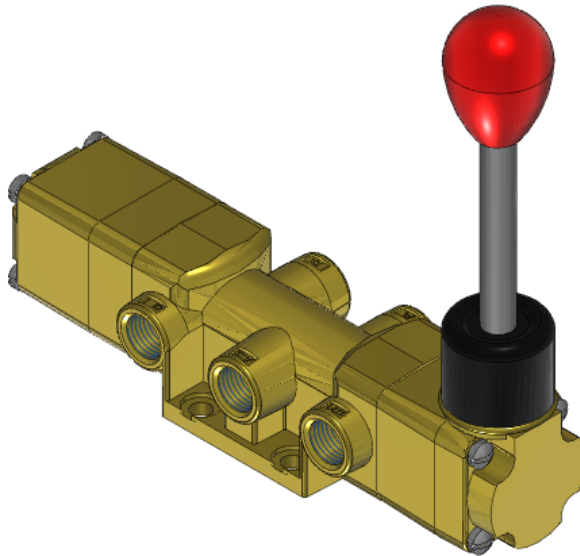

22 Spring Valley Rd.
Paramus, NJ 07652
(201) 843-2400
sales@versa-valves.com

Valve, 5-Way, Brass

TBL-5303-S-155

Description

T Series Directional Control Valve

The VERSA 1/4" brass T Series Valves are suited for many low-pressure hydraulic directional control applications. The T Series provides trouble-

free performance under the most demanding conditions. The integrity of design makes them adaptable to a maximum number of applications with a minimum of components. The modular approach to valve construction allows valve bodies and actuating devices to be interchanged end for end and valve for valve, allowing for thousands of possible valve variations and enabling the customer to "build" the valve to fit the project's unique specifications.

Product Features

- Constructed of forged brass for long-lasting, corrosion-resistant strength. Functions without fail when exposed to mud, water, salt, grime, oils and chemicals
- Teflon™ o-ring seals: lower friction in comparison to all other elastomer materials and ideal for hydraulic applications

100% Leak Tested • 10-Year Warranty

Specifications

Actuation	Hand Lever-Centerline Spring Center
Function	Dual Pressure 4-way, 3-pos, Blocked Ctr [5-way]
Port Size	Body Ported, 1/4" NPT
Valve Pressure Range (PSI)	0-500 psi
Valve Pressure Range (BAR)	0-34.5 bar
Primary Flow	1.8 Cv
Media	Hydraulic
Temperature Range (F)	5°F to 131°F
Temperature Range (C)	-15°C to 55°C
Body & Internal Parts	Brass
Weight	3.390000