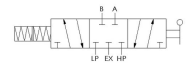

Description

T Series Directional Control Valve

The VERSA 1/4" brass T Series Valves are suited for many low-pressure hydraulic directional control applications. The T Series provides trouble-