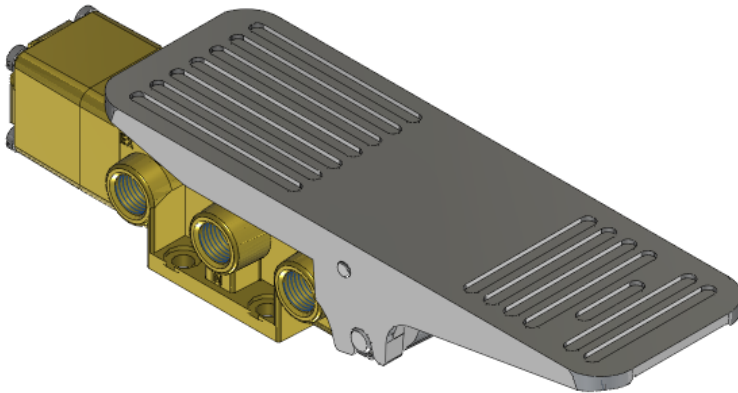

22 Spring Valley Rd.
Paramus, NJ 07652
(201) 843-2400
sales@versa-valves.com

Valve, 4-Way, Brass

TBT-4304-S

Specifications

Actuation	Foot Treadle Spring Center
Function	4-way, 3-pos, Cylinder ports open to exhaust
Port Size	Body Ported, 1/4" NPT
Valve Pressure Range (PSI)	0-500 psi
Valve Pressure Range (BAR)	0-34.5 bar
Primary Flow	1.8 Cv
Media	Hydraulic
Temperature Range (F)	5°F to 131°F
Temperature Range (C)	-15°C to 55°C
Body & Internal Parts	Brass
Weight	3.190000