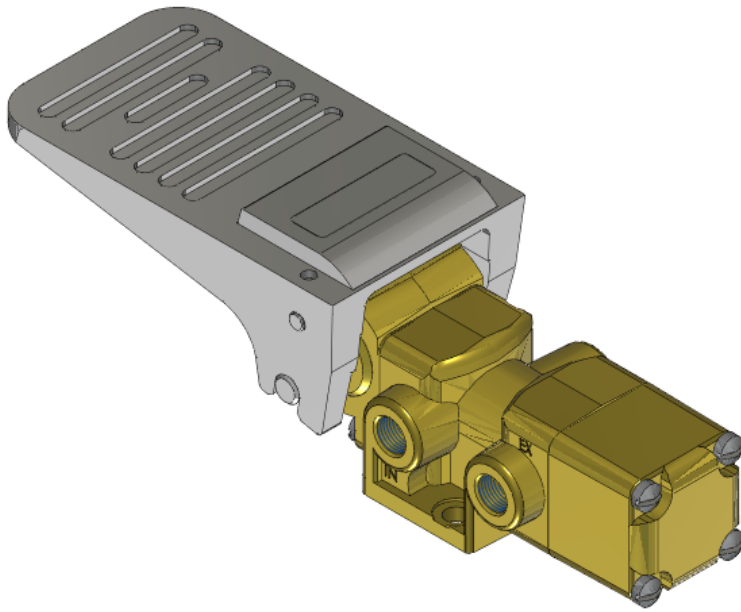

22 Spring Valley Rd.
Paramus, NJ 07652
(201) 843-2400
sales@versa-valves.com

Valve, 3-Way, Brass

TFS-3202-S

Specifications

Actuation	Foot Pedal Spring Return
Function	3-way, 2-pos, NO
Port Size	Body Ported, 1/8" NPT
Valve Pressure Range (PSI)	0-500 psi
Valve Pressure Range (BAR)	0-34.5 bar
Primary Flow	1.4 Cv
Media	Hydraulic
Temperature Range (F)	5°F to 131°F
Temperature Range (C)	-15°C to 55°C
Body & Internal Parts	Brass
Weight	2.250000