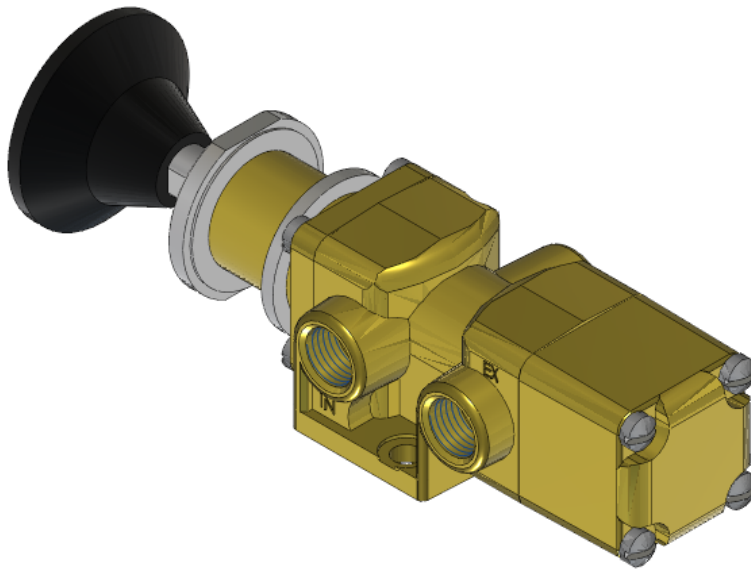

22 Spring Valley Rd.
Paramus, NJ 07652
(201) 843-2400
sales@versa-valves.com

Valve, 3-Way, Brass

TIZ-3302

Specifications

Actuation	Palm Button Detent
Function	3-way, 2-pos, NC
Port Size	Body Ported, 1/4" NPT
Valve Pressure Range (PSI)	0-500 psi
Valve Pressure Range (BAR)	0-34.5 bar
Primary Flow	1.8 Cv
Media	Hydraulic
Temperature Range (F)	5°F to 131°F
Temperature Range (C)	-15°C to 55°C
Body & Internal Parts	Brass
Weight	1.940000