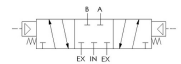

Description

T Series Directional Control Valve

The VERSA 1" brass T Series Valves are suited for many low-pressure hydraulic directional control applications. The T Series provides trouble-