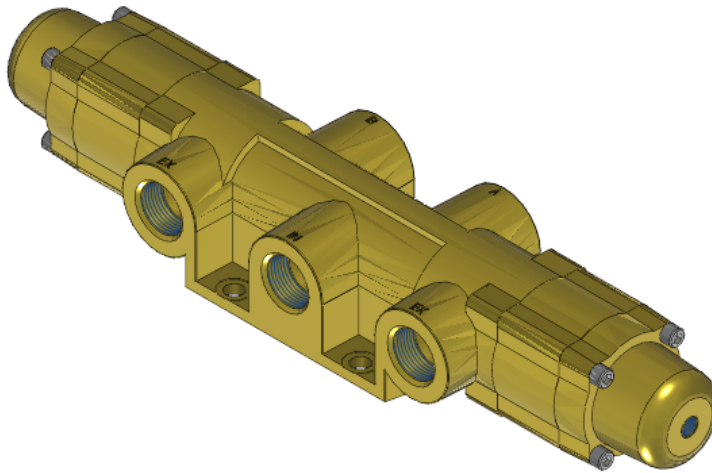

22 Spring Valley Rd.
Paramus, NJ 07652
(201) 843-2400
sales@versa-valves.com

Valve, 4-Way, NPB

TJJ-4603-S-167

Description

T Series Directional Control Valve

The VERSA 1" brass T Series Valves are suited for many low-pressure hydraulic directional control applications. The T Series provides trouble-

free performance under the most demanding conditions. The integrity of design makes them adaptable to a maximum number of applications with a minimum of components. The modular approach to valve construction allows valve bodies and actuating devices to be interchanged end for end and valve for valve, allowing for thousands of possible valve variations and enabling the customer to "build" the valve to fit the project's unique specifications.

Product Features

- Constructed of forged brass with electroless nickel plating for increased wear resistance, hardness and corrosion protection. Long-lasting performance in the most demanding conditions

100% Leak Tested • 10-Year Warranty

Specifications

Actuation	Double Pilot Spring Center
Function	4-way, 3-pos, Blocked Center
Port Size	Body Ported, 3/4" NPT
Valve Pressure Range (PSI)	0-500 psi
Valve Pressure Range (BAR)	0-34.5 bar
Primary Flow	9.7 Cv
Media	Hydraulic
Pilot Pressure Range (PSI)	55-200 psi
Pilot Pressure Range (BAR)	3.79-13.8 bar
Temperature Range (F)	-9°F to 131°F
Temperature Range (C)	-23°C to 55°C
Body & Internal Parts	Nickel Plated Brass
Weight	18.290000