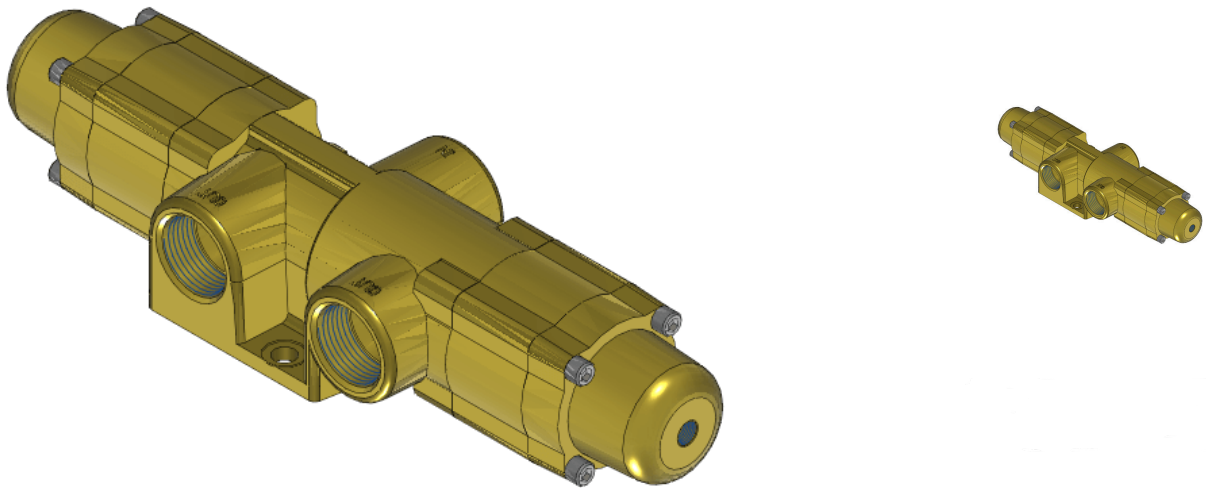

# Valve, Diverter, Brass

TJJ-7703-WS

### T Series Directional Control Valve

The VERSA 1" brass T Series Valves are suited for many low-pressure hydraulic directional control applications. The T Series provides trouble-

free performance under the most demanding conditions. The integrity of design makes them adaptable to a maximum number of applications with a minimum of components. The modular approach to valve construction allows valve bodies and actuating devices to be interchanged end for end and valve for valve, allowing for thousands of possible valve variations and enabling the customer to "build" the valve to fit the project's unique specifications.

## Product Features

- Constructed of forged brass for long-lasting, corrosion-resistant strength. Functions without fail when exposed to mud, water, salt, grime, oils and chemicals

## Specifications

Actuation	Double Pilot Spring Center
Function	Diverter (1 inlet-2 outlets), 3-pos, Blocked Center [7-way]
Port Size	Body Ported, 1" NPT
Valve Pressure Range (PSI)	0-500 psi
Valve Pressure Range (BAR)	0-34.5 bar
Primary Flow	11.1 Cv
Media	Water
Pilot Pressure Range (PSI)	70-200 psi
Pilot Pressure Range (BAR)	4.83-13.8 bar
Temperature Range (F)	-9°F to 131°F
Temperature Range (C)	-23°C to 55°C
Body & Internal Parts	Brass
Weight	13.910000