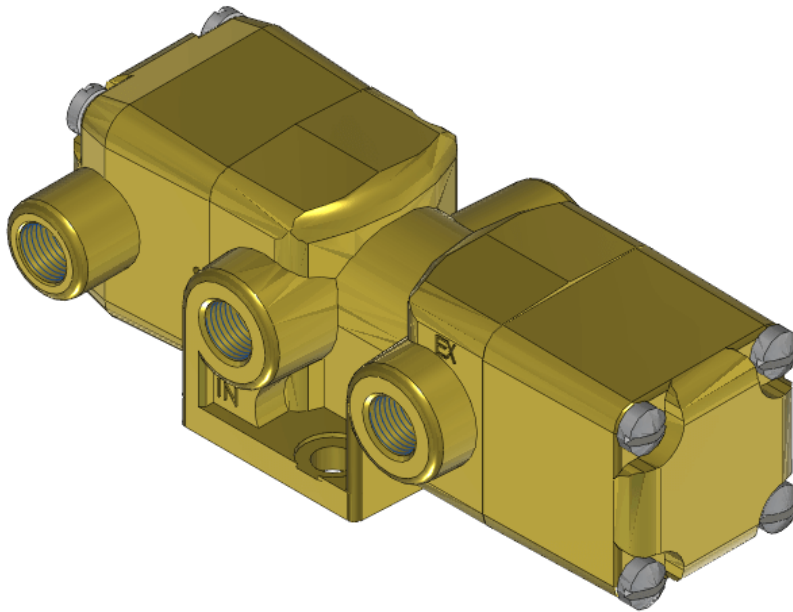

# Valve, 3-Way, Brass

TPS-3202-S

### T Series Directional Control Valve

The VERSA 1/4" brass T Series Valves are suited for many low-pressure hydraulic directional control applications. The T Series provides trouble-

free performance under the most demanding conditions. The integrity of design makes them adaptable to a maximum number of applications with a minimum of components. The modular approach to valve construction allows valve bodies and actuating devices to be interchanged end for end and valve for valve, allowing for thousands of possible valve variations and enabling the customer to "build" the valve to fit the project's unique specifications.

## Specifications

Actuation	Pilot   Spring Return
Function	3-way, 2-pos, NO
Port Size	Body Ported, 1/8" NPT
Valve Pressure Range (PSI)	0-500 psi
Valve Pressure Range (BAR)	0-34.5 bar
Primary Flow	1.4 Cv
Media	Hydraulic
Pilot Pressure Range (PSI)	55-200 psi
Pilot Pressure Range (BAR)	3.79-13.8 bar
Temperature Range (F)	-9°F to 131°F
Temperature Range (C)	-23°C to 55°C
Body & Internal Parts	Brass
Weight	1.930000