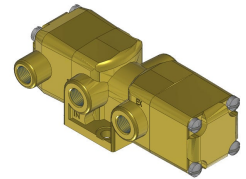

# Valve, 3-Way, Brass

TPS-3202-S

### T Series Directional Control Valve

The VERSA 1/4" brass T Series Valves are suited for many low-pressure hydraulic directional control applications. The T Series provides trouble-

free performance under the most demanding conditions. The integrity of design makes them adaptable to a maximum number of applications with a minimum of components. The modular approach to valve construction allows valve bodies and actuating devices to be interchanged end for end and valve for valve, allowing for thousands of possible valve variations and enabling the customer to "build" the valve to fit the project's unique specifications.