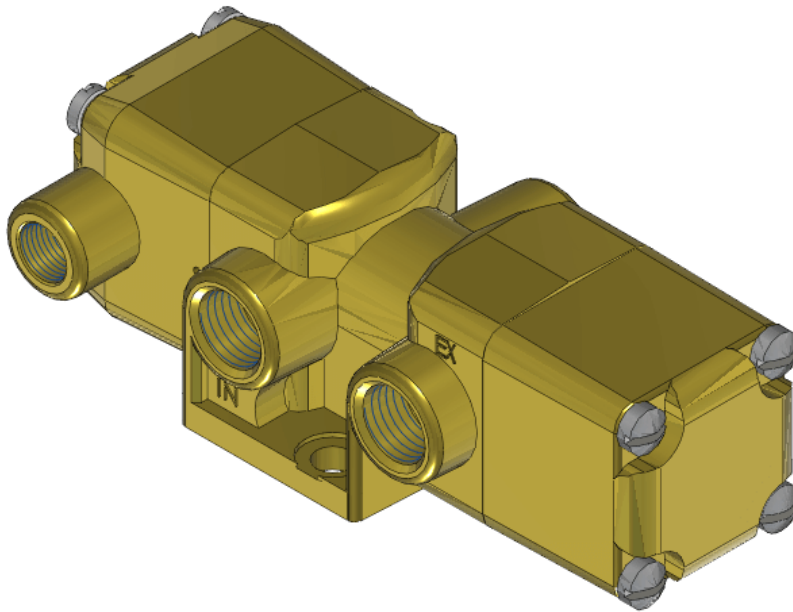

22 Spring Valley Rd.
Paramus, NJ 07652
(201) 843-2400
sales@versa-valves.com

Valve, 3-Way, Brass

TPS-3302-S-2B-155

Description

T Series Directional Control Valve

The VERSA 1/4" brass T Series Valves are suited for many low-pressure hydraulic directional control applications. The T Series provides trouble-

free performance under the most demanding conditions. The integrity of design makes them adaptable to a maximum number of applications with a minimum of components. The modular approach to valve construction allows valve bodies and actuating devices to be interchanged end for end and valve for valve, allowing for thousands of possible valve variations and enabling the customer to "build" the valve to fit the project's unique specifications.

Product Features

- Constructed of forged brass for long-lasting, corrosion-resistant strength. Functions without fail when exposed to mud, water, salt, grime, oils and chemicals
- Teflon™ o-ring seals: lower friction in comparison to all other elastomer materials and ideal for hydraulic applications

100% Leak Tested • 10-Year Warranty

Specifications

Actuation	Pilot Spring Return
Function	3-way, 2-pos, NO
Port Size	Body Ported, 1/4" G Threads
Valve Pressure Range (PSI)	0-500 psi
Valve Pressure Range (BAR)	0-34.5 bar
Primary Flow	1.8 Cv
Media	Hydraulic
Pilot Pressure Range (PSI)	55-200 psi
Pilot Pressure Range (BAR)	3.79-13.8 bar
Temperature Range (F)	-4°F to 131°F
Temperature Range (C)	-20°C to 55°C
Body & Internal Parts	Brass
Weight	1.940000