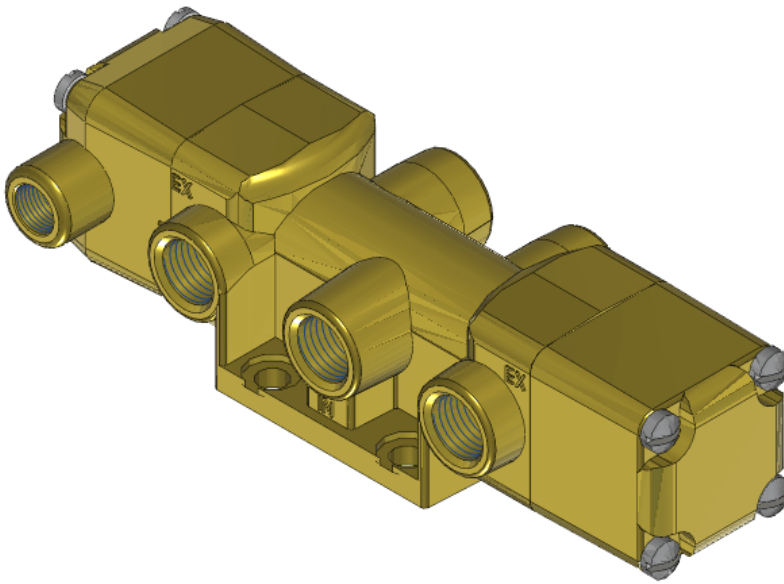

# Valve, 4-Way, Brass

TPS-4302-S

### T Series Directional Control Valve

The VERSA 1/4" brass T Series Valves are suited for many low-pressure hydraulic directional control applications. The T Series provides trouble-

free performance under the most demanding conditions. The integrity of design makes them adaptable to a maximum number of applications with a minimum of components. The modular approach to valve construction allows valve bodies and actuating devices to be interchanged end for end and valve for valve, allowing for thousands of possible valve variations and enabling the customer to "build" the valve to fit the project's unique specifications.

## Specifications

Actuation	Pilot   Spring Return
Function	4-way, 2-pos
Port Size	Body Ported, 1/4" NPT
Valve Pressure Range (PSI)	0-500 psi
Valve Pressure Range (BAR)	0-34.5 bar
Primary Flow	1.8 Cv
Media	Hydraulic
Pilot Pressure Range (PSI)	55-200 psi
Pilot Pressure Range (BAR)	3.79-13.8 bar
Temperature Range (F)	-9°F to 131°F
Temperature Range (C)	-23°C to 55°C
Body & Internal Parts	Brass
Weight	2.440000