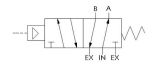

Description

T Series Directional Control Valve

The VERSA 1/4" brass T Series Valves are suited for many low-pressure hydraulic directional control applications. The T Series provides trouble-