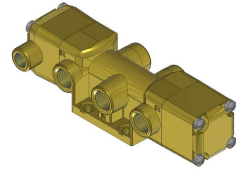

# Valve, 4-Way, Brass

TPS-4302-S

### T Series Directional Control Valve

The VERSA 1/4" brass T Series Valves are suited for many low-pressure hydraulic directional control applications. The T Series provides trouble-

free performance under the most demanding conditions. The integrity of design makes them adaptable to a maximum number of applications with a minimum of components. The modular approach to valve construction allows valve bodies and actuating devices to be interchanged end for end and valve for valve, allowing for thousands of possible valve variations and enabling the customer to "build" the valve to fit the project's unique specifications.