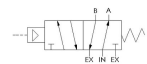

Description

T Series Directional Control Valve

The VERSA 1/2" brass T Series Valves are suited for many low-pressure hydraulic directional control applications. The T Series provides trouble-