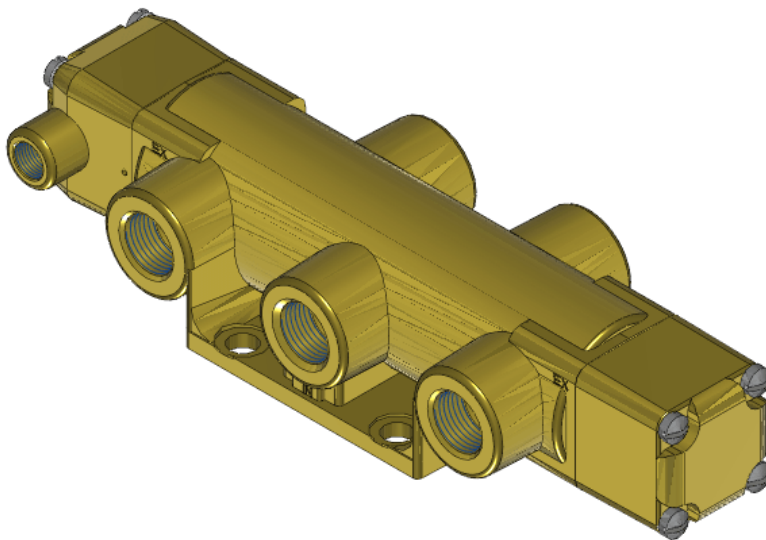

# Valve, 4-Way, Brass

TPS-4402-S

### T Series Directional Control Valve

The VERSA 1/2" brass T Series Valves are suited for many low-pressure hydraulic directional control applications. The T Series provides trouble-

free performance under the most demanding conditions. The integrity of design makes them adaptable to a maximum number of applications with a minimum of components. The modular approach to valve construction allows valve bodies and actuating devices to be interchanged end for end and valve for valve, allowing for thousands of possible valve variations and enabling the customer to "build" the valve to fit the project's unique specifications.

## Specifications

Actuation	Pilot   Spring Return
Function	4-way, 2-pos
Port Size	Body Ported, 3/8" NPT
Valve Pressure Range (PSI)	0-500 psi
Valve Pressure Range (BAR)	0-34.5 bar
Primary Flow	3.4 Cv
Media	Hydraulic
Pilot Pressure Range (PSI)	55-200 psi
Pilot Pressure Range (BAR)	3.79-13.8 bar
Temperature Range (F)	-9°F to 131°F
Temperature Range (C)	-23°C to 55°C
Body & Internal Parts	Brass
Weight	4.740000