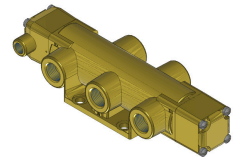

# Valve, 4-Way, Brass

TPS-4402-S

### T Series Directional Control Valve

The VERSA 1/2" brass T Series Valves are suited for many low-pressure hydraulic directional control applications. The T Series provides trouble-

free performance under the most demanding conditions. The integrity of design makes them adaptable to a maximum number of applications with a minimum of components. The modular approach to valve construction allows valve bodies and actuating devices to be interchanged end for end and valve for valve, allowing for thousands of possible valve variations and enabling the customer to "build" the valve to fit the project's unique specifications.