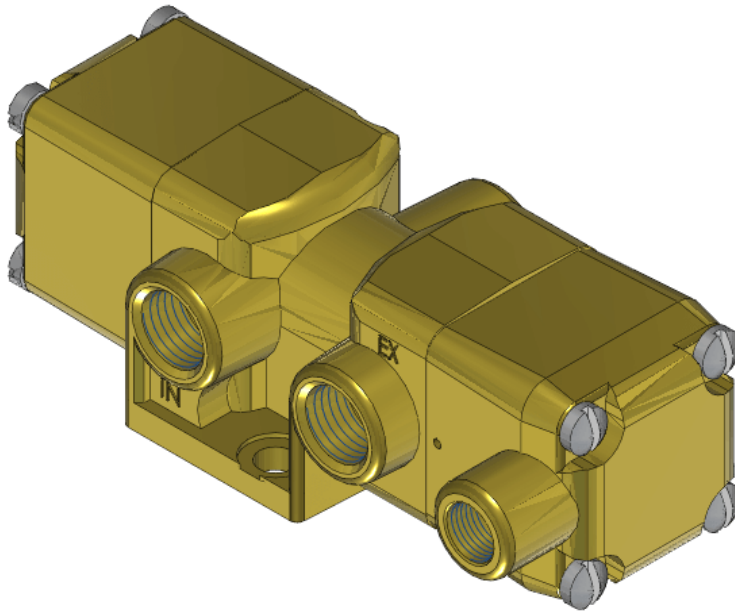

# Valve, 3-Way, Brass

TSP-3301-S-2B-155

### T Series Directional Control Valve

The VERSA 1/4" brass T Series Valves are suited for many low-pressure hydraulic directional control applications. The T Series provides trouble-

free performance under the most demanding conditions. The integrity of design makes them adaptable to a maximum number of applications with a minimum of components. The modular approach to valve construction allows valve bodies and actuating devices to be interchanged end for end and valve for valve, allowing for thousands of possible valve variations and enabling the customer to "build" the valve to fit the project's unique specifications.

## Specifications

Actuation	Pilot   Spring Return
Function	3-way, 2-pos, NC
Port Size	Body Ported, 1/4" G Threads
Valve Pressure Range (PSI)	0-500 psi
Valve Pressure Range (BAR)	0-34.5 bar
Primary Flow	1.8 Cv
Media	Hydraulic
Pilot Pressure Range (PSI)	55-200 psi
Pilot Pressure Range (BAR)	3.79-13.8 bar
Temperature Range (F)	-4°F to 131°F
Temperature Range (C)	-20°C to 55°C
Body & Internal Parts	Brass
Weight	1.940000