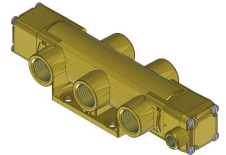

Description

T Series Directional Control Valve

The VERSA 1/2" brass T Series Valves are suited for many low-pressure hydraulic directional control applications. The T Series provides trouble-