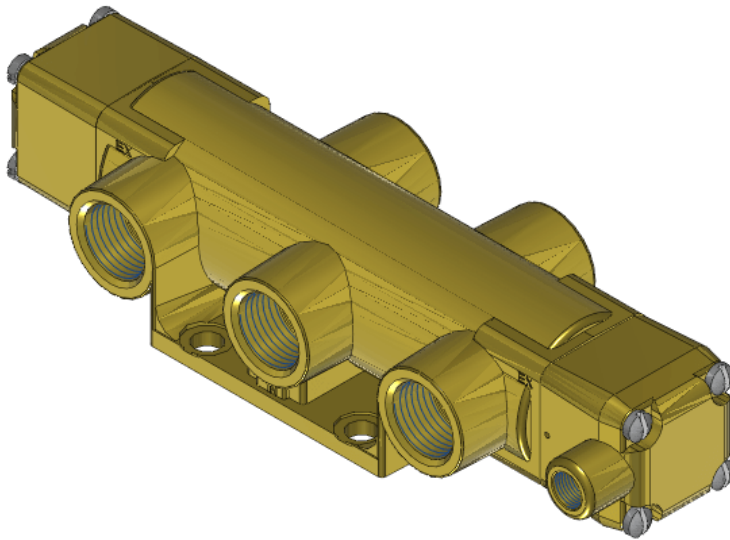

22 Spring Valley Rd.
Paramus, NJ 07652
(201) 843-2400
sales@versa-valves.com

Valve, 4-Way, Brass

TSP-4502-S

Description

T Series Directional Control Valve

The VERSA 1/2" brass T Series Valves are suited for many low-pressure hydraulic directional control applications. The T Series provides trouble-