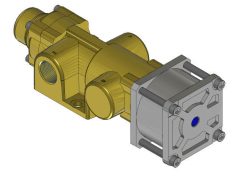

# Valve, 2-Way, Brass

TSW-2601-WS

### T Series Directional Control Valve

The VERSA 1" brass T Series Valves are suited for many low-pressure hydraulic directional control applications. The T Series provides trouble-

free performance under the most demanding conditions. The integrity of design makes them adaptable to a maximum number of applications with a minimum of components. The modular approach to valve construction allows valve bodies and actuating devices to be interchanged end for end and valve for valve, allowing for thousands of possible valve variations and enabling the customer to "build" the valve to fit the project's unique specifications.