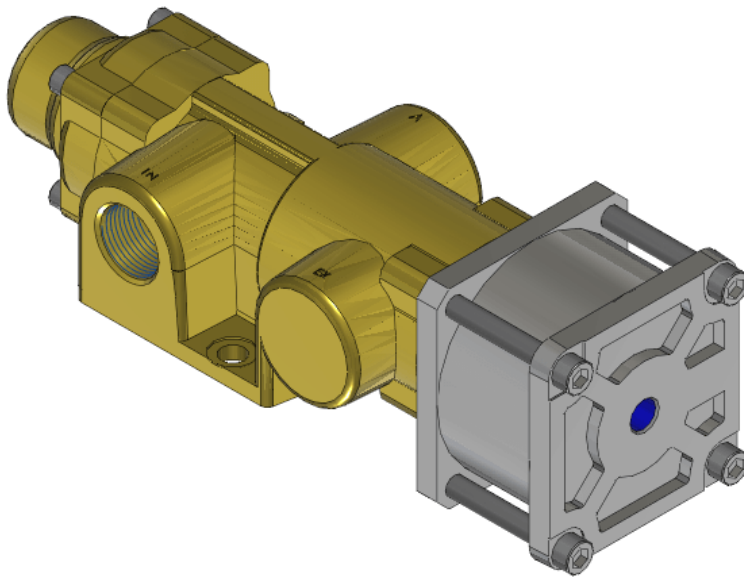

# Valve, 2-Way, Brass

TSW-2601-WS

### T Series Directional Control Valve

The VERSA 1" brass T Series Valves are suited for many low-pressure hydraulic directional control applications. The T Series provides trouble-

free performance under the most demanding conditions. The integrity of design makes them adaptable to a maximum number of applications with a minimum of components. The modular approach to valve construction allows valve bodies and actuating devices to be interchanged end for end and valve for valve, allowing for thousands of possible valve variations and enabling the customer to "build" the valve to fit the project's unique specifications.

## Specifications

Actuation	Diaphragm-Pilot   Spring Return
Function	2-way, 2-pos, NC
Port Size	Body Ported, 3/4" NPT
Valve Pressure Range (PSI)	0-500 psi
Valve Pressure Range (BAR)	0-34.5 bar
Primary Flow	9.7 Cv
Media	Hydraulic, Water
Pilot Pressure Range (PSI)	25-200 psi
Pilot Pressure Range (BAR)	1.72-13.8 bar
Temperature Range (F)	-9°F to 131°F
Temperature Range (C)	-23°C to 55°C
Body & Internal Parts	Brass
Weight	15.120000