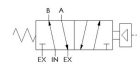

Description

T Series Directional Control Valve

The VERSA 1/4" brass T Series Valves are suited for many low-pressure hydraulic directional control applications. The T Series provides trouble-