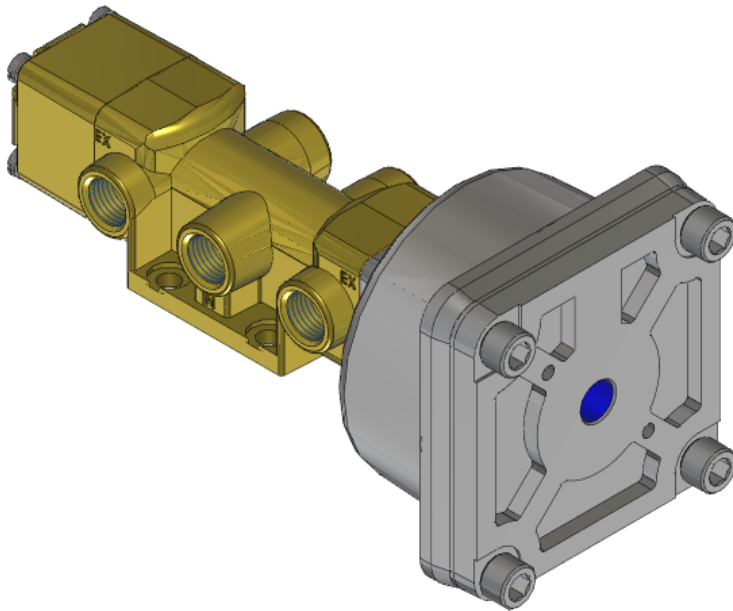

# Valve, 4-Way, Brass

TSW-4302-WS

### T Series Directional Control Valve

The VERSA 1/4" brass T Series Valves are suited for many low-pressure hydraulic directional control applications. The T Series provides trouble-

free performance under the most demanding conditions. The integrity of design makes them adaptable to a maximum number of applications with a minimum of components. The modular approach to valve construction allows valve bodies and actuating devices to be interchanged end for end and valve for valve, allowing for thousands of possible valve variations and enabling the customer to "build" the valve to fit the project's unique specifications.

## Specifications

Actuation	Diaphragm-Pilot   Spring Return
Function	4-way, 2-pos
Port Size	Body Ported, 1/4" NPT
Valve Pressure Range (PSI)	0-500 psi
Valve Pressure Range (BAR)	0-34.5 bar
Primary Flow	1.8 Cv
Media	Hydraulic, Water
Pilot Pressure Range (PSI)	30-200 psi
Pilot Pressure Range (BAR)	2.07-13.8 bar
Temperature Range (F)	-9°F to 131°F
Temperature Range (C)	-23°C to 55°C
Body & Internal Parts	Brass
Weight	5.850000