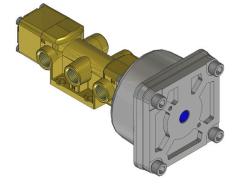

# Valve, 4-Way, Brass

TSW-4302-WS

### T Series Directional Control Valve

The VERSA 1/4" brass T Series Valves are suited for many low-pressure hydraulic directional control applications. The T Series provides trouble-

free performance under the most demanding conditions. The integrity of design makes them adaptable to a maximum number of applications with a minimum of components. The modular approach to valve construction allows valve bodies and actuating devices to be interchanged end for end and valve for valve, allowing for thousands of possible valve variations and enabling the customer to "build" the valve to fit the project's unique specifications.