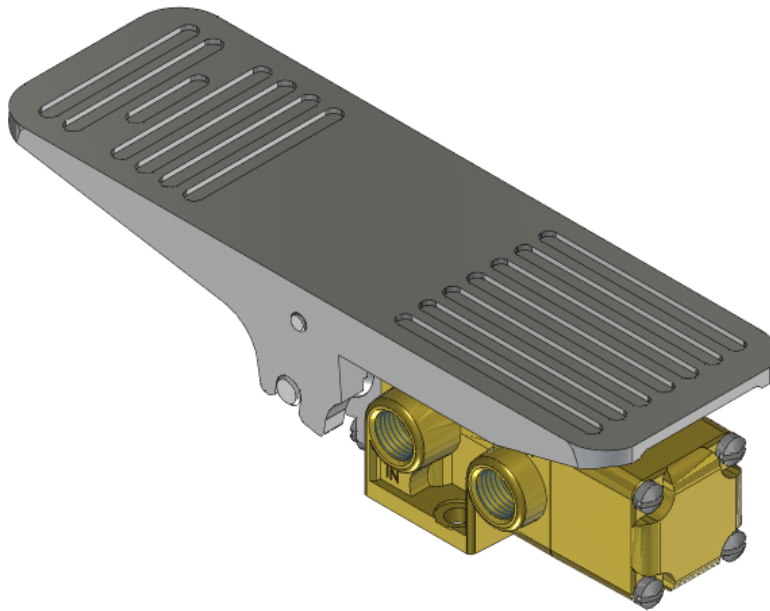

22 Spring Valley Rd.
Paramus, NJ 07652
(201) 843-2400
sales@versa-valves.com

Valve, 3-Way, Brass

TTS-3302-S-155

Description

T Series Directional Control Valve

The VERSA 1/4" brass T Series Valves are suited for many low-pressure hydraulic directional control applications. The T Series provides trouble-

free performance under the most demanding conditions. The integrity of design makes them adaptable to a maximum number of applications with a minimum of components. The modular approach to valve construction allows valve bodies and actuating devices to be interchanged end for end and valve for valve, allowing for thousands of possible valve variations and enabling the customer to "build" the valve to fit the project's unique specifications.

Product Features

- Constructed of forged brass for long-lasting, corrosion-resistant strength. Functions without fail when exposed to mud, water, salt, grime, oils and chemicals
- Teflon™ o-ring seals: lower friction in comparison to all other elastomer materials and ideal for hydraulic applications

100% Leak Tested • 10-Year Warranty

Specifications

Actuation	Foot Treadle Spring Return
Function	3-way, 2-pos, NO
Port Size	Body Ported, 1/4" NPT
Valve Pressure Range (PSI)	0-500 psi
Valve Pressure Range (BAR)	0-34.5 bar
Primary Flow	1.8 Cv
Media	Hydraulic
Temperature Range (F)	5°F to 131°F
Temperature Range (C)	-15°C to 55°C
Body & Internal Parts	Brass
Weight	2.390000