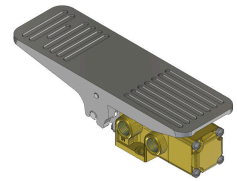

22 Spring Valley Rd.
Paramus, NJ 07652
(201) 843-2400
sales@versa-valves.com

Valve, 3-Way, Brass

TTS-3302-S-155

Description

T Series Directional Control Valve

The VERSA 1/4" brass T Series Valves are suited for many low-pressure hydraulic directional control applications. The T Series provides trouble-

free performance under the most demanding conditions. The integrity of design makes them adaptable to a maximum number of applications with a minimum of components. The modular approach to valve construction allows valve bodies and actuating devices to be interchanged end for end and valve for valve, allowing for thousands of possible valve variations and enabling the customer to "build" the valve to fit the project's unique specifications.

Product Features

- Constructed of forged brass for long-lasting, corrosion-resistant strength. Functions without fail when exposed to mud, water, salt, grime, oils and chemicals
- Teflon™ o-ring seals: lower friction in comparison to all other elastomer materials and ideal for hydraulic applications

100% Leak Tested • 10-Year Warranty

Specifications

Actuation	Foot Treadle Spring Return
Function	3-way, 2-pos, NO
Port Size	Body Ported, 1/4" NPT
Valve Pressure Range (PSI)	0-500 psi
Valve Pressure Range (BAR)	0-34.5 bar
Primary Flow	1.8 Cv
Media	Hydraulic
Temperature Range (F)	5°F to 131°F
Temperature Range (C)	-15°C to 55°C
Body & Internal Parts	Brass
Weight	2.390000