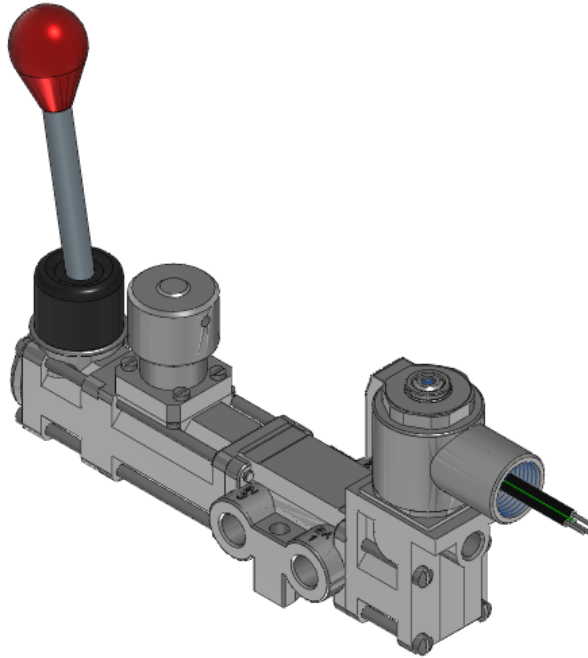

22 Spring Valley Rd.
Paramus, NJ 07652
(201) 843-2400
sales@versa-valves.com

Valve, 3-Way, SST, 24VDC

VAG-3321-316-181D-NGS-XXL-D024

Description

V-316 Series Directional Control Valve

The 1/4" V-316 Series directional control valve is suited for the most demanding applications. Ruggedly constructed, internally and externally, of

stainless steel, these valves can withstand the physical abuse of corrosive environments and controlled media. The modular design concept utilizes three basic sub-assemblies: a body assembly and two actuator assemblies that simplify circuit planning while affording almost unlimited combinations.

Product Features

- Constructed of SAE 316L marine grade stainless steel conforming to NACE standard MR-01-75 suitable for direct exposure to sour environments
- FKM o-ring seals perform reliably with exposure to hydrocarbons or highly corrosive fluids over a broad temperature range: equivalent to Viton®, Fluorel®

Solenoid Features

- Solenoid coil connection: 1/2" NPT female conduit with 24" wires

100% Leak Tested • 10-Year Warranty

Specifications

Actuation	Solenoid-Pilot \ Hand Lever-Centerline 1-Position Latch on Return With Spring Return
Function	3-way, 2-pos, NC
Port Size	Body Ported, 1/4" NPT
Valve Pressure Range (PSI)	55-175 psi
Valve Pressure Range (BAR)	3.79-12.1 bar
Primary Flow	1.8 Cv
Media	Air - Inert Gas, Natural Gas
Gas Temperature Range (F)	-4°F to 104°F
Gas Temperature Range (C)	-20°C to 40°C
Dust Temperature Range (F)	-4°F to 104°F
Dust Temperature Range (C)	-20°C to 40°C
Body & Internal Parts	316L Stainless Steel
Weight	4.800000