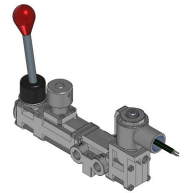

22 Spring Valley Rd.
Paramus, NJ 07652
(201) 843-2400
sales@versa-valves.com

Valve, 3-Way, SST, 24VDC

VAG-3321-316-181D-NGS-XXL-D024

Description

V-316 Series Directional Control Valve

The 1/4" V-316 Series directional control valve is suited for the most demanding applications. Ruggedly constructed, internally and externally, of

stainless steel, these valves can withstand the physical abuse of corrosive environments and controlled media. The modular design concept utilizes three basic sub-assemblies: a body assembly and two actuator assemblies that simplify circuit planning while affording almost unlimited combinations.

Solenoid Features

- Solenoid coil connection: 1/2" NPT female conduit with 24" wires

100% Leak Tested • 10-Year Warranty

Specifications

Actuation	Solenoid-Pilot \ Hand Lever-Centerline 1-Position Latch on Return With Spring Return
Function	3-way, 2-pos, NC
Port Size	Body Ported, 1/4" NPT
Valve Pressure Range (PSI)	55-175 psi
Valve Pressure Range (BAR)	3.79-12.1 bar
Primary Flow	1.8 Cv
Media	Air - Inert Gas, Natural Gas
Gas Temperature Range (F)	-4°F to 104°F
Gas Temperature Range (C)	-20°C to 40°C
Dust Temperature Range (F)	-4°F to 104°F
Dust Temperature Range (C)	-20°C to 40°C
Body & Internal Parts	316L Stainless Steel
Weight	4.800000

Solenoid Specifications

Solenoid Description	Hazloc- E5 Class
Voltage	24 V DC ±10% (D024)
Power	7.2 W
Inrush Current (mA)	320
Holding Current (mA)	320
Resistance Ω	75
Ingress Protection Rating	NEMA 4X
Electrical Protection	Not applicable
Area Classification	Cl I, Grps C,D - Cl II, Grps E,F,G - Cl I, Div 2, Grps A,B,C,D - Cl II, Div 2, Grps E,F,G
Coil Class	Std
T Rating (Gas)	3C
T Rating (Dust)	3C
Solenoid Housing Material	Steel - Plated
Solenoid Seal Material	FKM
Solenoid Connection	1/2" NPT female conduit with 24" wires
Certification	cULus