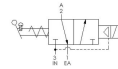

22 Spring Valley Rd.
Paramus, NJ 07652
(201) 843-2400
sales@versa-valves.com

Valve, 3-Way, SST, 24VDC

VAG-3321-316-181D-NGS-XXL-D024

Description

V-316 Series Directional Control Valve

The 1/4" V-316 Series directional control valve is suited for the most demanding applications. Ruggedly constructed, internally and externally, of

Solenoid Features

- Solenoid coil connection: 1/2" NPT female conduit with 24" wires

100% Leak Tested • 10-Year Warranty

Specifications

Actuation	Solenoid-Pilot \ Hand Lever-Centerline 1-Position Latch on Return With Spring Return
Function	3-way, 2-pos, NC
Port Size	Body Ported, 1/4" NPT
Valve Pressure Range (PSI)	55-175 psi
Valve Pressure Range (BAR)	3.79-12.1 bar
Primary Flow	1.8 Cv
Media	Air - Inert Gas, Natural Gas
Gas Temperature Range (F)	-4°F to 104°F
Gas Temperature Range (C)	-20°C to 40°C
Dust Temperature Range (F)	-4°F to 104°F
Dust Temperature Range (C)	-20°C to 40°C
Body & Internal Parts	316L Stainless Steel
Weight	4.800000

Solenoid Specifications

Solenoid Description	Hazloc- E5 Class
Voltage	24 V DC ±10% (D024)
Power	7.2 W
Inrush Current (mA)	320
Holding Current (mA)	320
Resistance Ω	75
Ingress Protection Rating	NEMA 4X
Electrical Protection	Not applicable
Area Classification	Cl I, Grps C,D - Cl II, Grps E,F,G - Cl I, Div 2, Grps A,B,C,D - Cl II, Div 2, Grps E,F,G
Coil Class	Std
T Rating (Gas)	3C
T Rating (Dust)	3C
Solenoid Housing Material	Steel - Plated
Solenoid Seal Material	FKM
Solenoid Connection	1/2" NPT female conduit with 24" wires
Certification	cULus