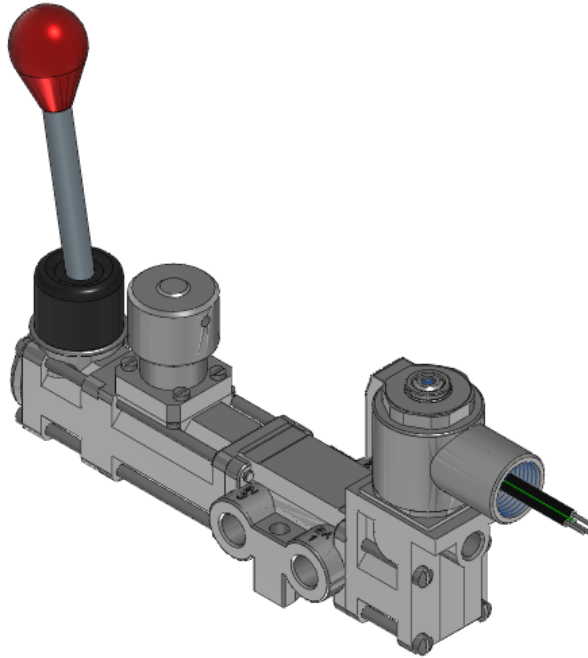

22 Spring Valley Rd.
Paramus, NJ 07652
(201) 843-2400
sales@versa-valves.com

Valve, 3-Way, SST, 120V60Hz

VAG-3321-316-181D-PC-XX-A120

Description

V-316 Series Directional Control Valve

The 1/4" V-316 Series directional control valve is suited for the most demanding applications. Ruggedly constructed, internally and externally, of

stainless steel, these valves can withstand the physical abuse of corrosive environments and controlled media. The modular design concept utilizes three basic sub-assemblies: a body assembly and two actuator assemblies that simplify circuit planning while affording almost unlimited combinations.

Product Features

- Constructed of SAE 316L marine grade stainless steel conforming to NACE standard MR-01-75 suitable for direct exposure to sour environments
- FKM o-ring seals perform reliably with exposure to hydrocarbons or highly corrosive fluids over a broad temperature range: equivalent to Viton®, Fluorel®

Solenoid Features

- Solenoid coil connection: 1/2" NPT female conduit with 24" wires

100% Leak Tested • 10-Year Warranty

Specifications

Actuation	Solenoid-Pilot \ Hand Lever-Centerline 1-Position Latch on Return With Spring Return
Function	3-way, 2-pos, NC
Port Size	Body Ported, 1/4" NPT
Valve Pressure Range (PSI)	55-175 psi
Valve Pressure Range (BAR)	3.79-12.1 bar
Primary Flow	1.8 Cv
Media	Air - Inert Gas, Natural Gas
Gas Temperature Range (F)	-4°F to 104°F
Gas Temperature Range (C)	-20°C to 40°C
Dust Temperature Range (F)	-4°F to 104°F
Dust Temperature Range (C)	-20°C to 40°C
Body & Internal Parts	316L Stainless Steel
Weight	4.810000