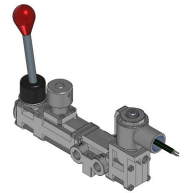

22 Spring Valley Rd.
Paramus, NJ 07652
(201) 843-2400
sales@versa-valves.com

Valve, 3-Way, SST, 120V60Hz

VAG-3321-316-181D-PC-XX-A120

Description

V-316 Series Directional Control Valve

The 1/4" V-316 Series directional control valve is suited for the most demanding applications. Ruggedly constructed, internally and externally, of

stainless steel, these valves can withstand the physical abuse of corrosive environments and controlled media. The modular design concept utilizes three basic sub-assemblies: a body assembly and two actuator assemblies that simplify circuit planning while affording almost unlimited combinations.

Product Features

- Constructed of SAE 316L marine grade stainless steel conforming to NACE standard MR-01-75 suitable for direct exposure to sour environments
- FKM o-ring seals perform reliably with exposure to hydrocarbons or highly corrosive fluids over a broad temperature range: equivalent to Viton®, Fluorel®

Solenoid Features

- Solenoid coil connection: 1/2" NPT female conduit with 24" wires

100% Leak Tested • 10-Year Warranty

Specifications

Actuation	Solenoid-Pilot \ Hand Lever-Centerline 1-Position Latch on Return With Spring Return
Function	3-way, 2-pos, NC
Port Size	Body Ported, 1/4" NPT
Valve Pressure Range (PSI)	55-175 psi
Valve Pressure Range (BAR)	3.79-12.1 bar
Primary Flow	1.8 Cv
Media	Air - Inert Gas, Natural Gas
Gas Temperature Range (F)	-4°F to 104°F
Gas Temperature Range (C)	-20°C to 40°C
Dust Temperature Range (F)	-4°F to 104°F
Dust Temperature Range (C)	-20°C to 40°C
Body & Internal Parts	316L Stainless Steel
Weight	4.810000