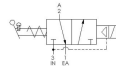

22 Spring Valley Rd.
Paramus, NJ 07652
(201) 843-2400
sales@versa-valves.com

Valve, 3-Way, SST, 120V60Hz

VAG-3321-316-181D-PC-XX-A120

Description

V-316 Series Directional Control Valve

The 1/4" V-316 Series directional control valve is suited for the most demanding applications. Ruggedly constructed, internally and externally, of

Solenoid Features

- Solenoid coil connection: 1/2" NPT female conduit with 24" wires

100% Leak Tested • 10-Year Warranty

Specifications

Actuation	Solenoid-Pilot \ Hand Lever-Centerline 1-Position Latch on Return With Spring Return
Function	3-way, 2-pos, NC
Port Size	Body Ported, 1/4" NPT
Valve Pressure Range (PSI)	55-175 psi
Valve Pressure Range (BAR)	3.79-12.1 bar
Primary Flow	1.8 Cv
Media	Air - Inert Gas, Natural Gas
Gas Temperature Range (F)	-4°F to 104°F
Gas Temperature Range (C)	-20°C to 40°C
Dust Temperature Range (F)	-4°F to 104°F
Dust Temperature Range (C)	-20°C to 40°C
Body & Internal Parts	316L Stainless Steel
Weight	4.810000

Solenoid Specifications

Solenoid Description	Hazloc- E5 Class
Voltage	120 V 60 Hz ±10% (A120)
Power	9 VA
Inrush Current (mA)	127
Holding Current (mA)	75
Resistance Ω	475
Ingress Protection Rating	NEMA 4X
Electrical Protection	Not applicable
Area Classification	Cl I, Grps C,D - Cl II, Grps E,F,G - Cl I, Div 2, Grps A,B,C,D - Cl II, Div 2, Grps E,F,G
Coil Class	Std
T Rating (Gas)	3C
T Rating (Dust)	3C
Solenoid Housing Material	Steel - Plated
Solenoid Seal Material	FKM
Solenoid Connection	1/2" NPT female conduit with 24" wires
Certification	cULus