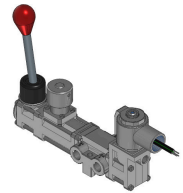

22 Spring Valley Rd.
Paramus, NJ 07652
(201) 843-2400
sales@versa-valves.com

Valve, 3-Way, SST, 24VDC

VAG-3321-316-181D-XXE-D024

Description

V-316 Series Directional Control Valve

The 1/4" V-316 Series directional control valve is suited for the most demanding applications. Ruggedly constructed, internally and externally, of

stainless steel, these valves can withstand the physical abuse of corrosive environments and controlled media. The modular design concept utilizes three basic sub-assemblies: a body assembly and two actuator assemblies that simplify circuit planning while affording almost unlimited combinations.

Product Features

- Constructed of SAE 316L marine grade stainless steel conforming to NACE standard MR-01-75 suitable for direct exposure to sour environments
- FKM o-ring seals perform reliably with exposure to hydrocarbons or highly corrosive fluids over a broad temperature range: equivalent to Viton®, Fluorel®

Solenoid Features

- Solenoid coil connection: 1/2" NPT female conduit with 24" wires

100% Leak Tested • 10-Year Warranty

Specifications

Actuation	Solenoid-Pilot \ Hand Lever-Centerline 1-Position Latch on Return With Spring Return
Function	3-way, 2-pos, NC
Port Size	Body Ported, 1/4" NPT
Valve Pressure Range (PSI)	55-175 psi
Valve Pressure Range (BAR)	3.79-12.1 bar
Primary Flow	1.8 Cv
Media	Air - Inert Gas, Natural Gas
Gas Temperature Range (F)	-4°F to 104°F
Gas Temperature Range (C)	-20°C to 40°C
Dust Temperature Range (F)	-4°F to 104°F
Dust Temperature Range (C)	-20°C to 40°C
Body & Internal Parts	316L Stainless Steel
Weight	4.790000