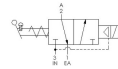

22 Spring Valley Rd.
Paramus, NJ 07652
(201) 843-2400
sales@versa-valves.com

Valve, 3-Way, SST, 24VDC

VAG-3321-316-181D-XXE-D024

Description

V-316 Series Directional Control Valve

The 1/4" V-316 Series directional control valve is suited for the most demanding applications. Ruggedly constructed, internally and externally, of

Solenoid Features

- Solenoid coil connection: 1/2" NPT female conduit with 24" wires

100% Leak Tested • 10-Year Warranty

Specifications

Actuation	Solenoid-Pilot \ Hand Lever-Centerline 1-Position Latch on Return With Spring Return
Function	3-way, 2-pos, NC
Port Size	Body Ported, 1/4" NPT
Valve Pressure Range (PSI)	55-175 psi
Valve Pressure Range (BAR)	3.79-12.1 bar
Primary Flow	1.8 Cv
Media	Air - Inert Gas, Natural Gas
Gas Temperature Range (F)	-4°F to 104°F
Gas Temperature Range (C)	-20°C to 40°C
Dust Temperature Range (F)	-4°F to 104°F
Dust Temperature Range (C)	-20°C to 40°C
Body & Internal Parts	316L Stainless Steel
Weight	4.790000

Solenoid Specifications

Solenoid Description	Hazloc- E5 Class
Voltage	24 V DC ±10% (D024)
Power	7.2 W
Inrush Current (mA)	320
Holding Current (mA)	320
Resistance Ω	75
Ingress Protection Rating	NEMA 4X
Electrical Protection	Not applicable
Area Classification	Cl I, Grps C,D - Cl II, Grps E,F,G - Cl I, Div 2, Grps A,B,C,D - Cl II, Div 2, Grps E,F,G
Coil Class	Std
T Rating (Gas)	3C
T Rating (Dust)	3C
Solenoid Housing Material	Enhanced Corrosion Resistant Stainless Steel
Solenoid Seal Material	FKM
Solenoid Connection	1/2" NPT female conduit with 24" wires
Certification	cULus