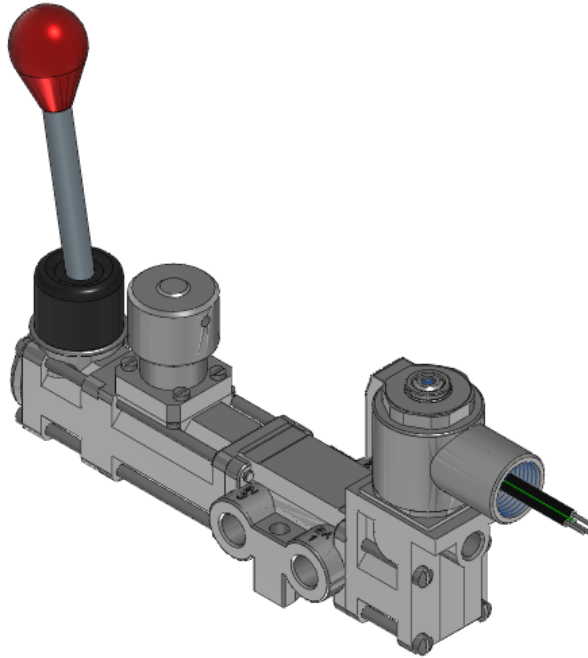

22 Spring Valley Rd.
Paramus, NJ 07652
(201) 843-2400
sales@versa-valves.com

Valve, 3-Way, SST, 24VDC

VAG-3321-316-181D-XXE-D024

Description

V-316 Series Directional Control Valve

The 1/4" V-316 Series directional control valve is suited for the most demanding applications. Ruggedly constructed, internally and externally, of

stainless steel, these valves can withstand the physical abuse of corrosive environments and controlled media. The modular design concept utilizes three basic sub-assemblies: a body assembly and two actuator assemblies that simplify circuit planning while affording almost unlimited combinations.

Product Features

- Constructed of SAE 316L marine grade stainless steel conforming to NACE standard MR-01-75 suitable for direct exposure to sour environments
- FKM o-ring seals perform reliably with exposure to hydrocarbons or highly corrosive fluids over a broad temperature range: equivalent to Viton®, Fluorel®

Solenoid Features

- Solenoid coil connection: 1/2" NPT female conduit with 24" wires

100% Leak Tested • 10-Year Warranty

Specifications

Actuation	Solenoid-Pilot \ Hand Lever-Centerline 1-Position Latch on Return With Spring Return
Function	3-way, 2-pos, NC
Port Size	Body Ported, 1/4" NPT
Valve Pressure Range (PSI)	55-175 psi
Valve Pressure Range (BAR)	3.79-12.1 bar
Primary Flow	1.8 Cv
Media	Air - Inert Gas, Natural Gas
Gas Temperature Range (F)	-4°F to 104°F
Gas Temperature Range (C)	-20°C to 40°C
Dust Temperature Range (F)	-4°F to 104°F
Dust Temperature Range (C)	-20°C to 40°C
Body & Internal Parts	316L Stainless Steel
Weight	4.790000