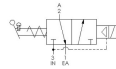

Description

V-316 Series Directional Control Valve

The 1/4" V-316 Series directional control valve is suited for the most demanding applications. Ruggedly constructed, internally and externally, of