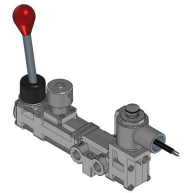

# Valve, 3-Way, SST, 120V60Hz

VAG-3321-316-181D-XXL4-A120

### V-316 Series Directional Control Valve

The 1/4" V-316 Series directional control valve is suited for the most demanding applications. Ruggedly constructed, internally and externally, of

stainless steel, these valves can withstand the physical abuse of corrosive environments and controlled media. The modular design concept utilizes three basic sub-assemblies: a body assembly and two actuator assemblies that simplify circuit planning while affording almost unlimited combinations.

## Solenoid Features

- Solenoid coil connection: 1/2" NPT female conduit with 24" wires

## Specifications

Actuation	Solenoid-Pilot \ Hand Lever-Centerline 1-Position Latch on Return With Spring Return
Function	3-way, 2-pos, NC
Port Size	Body Ported, 1/4" NPT
Valve Pressure Range (PSI)	55-175 psi
Valve Pressure Range (BAR)	3.79-12.1 bar
Primary Flow	1.8 Cv
Media	Air - Inert Gas, Natural Gas
Gas Temperature Range (F)	-4°F to 104°F
Gas Temperature Range (C)	-20°C to 40°C
Dust Temperature Range (F)	-4°F to 104°F
Dust Temperature Range (C)	-20°C to 40°C
Body & Internal Parts	316L Stainless Steel
Weight	4.830000