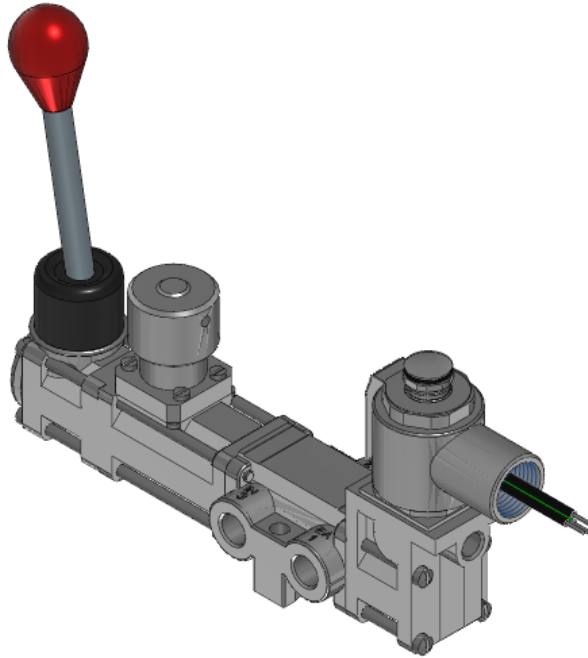

# Valve, 3-Way, SST, 120V60Hz

VAG-3321-316-181D-XXL4-A120

### V-316 Series Directional Control Valve

The 1/4" V-316 Series directional control valve is suited for the most demanding applications. Ruggedly constructed, internally and externally, of

stainless steel, these valves can withstand the physical abuse of corrosive environments and controlled media. The modular design concept utilizes three basic sub-assemblies: a body assembly and two actuator assemblies that simplify circuit planning while affording almost unlimited combinations.

## Solenoid Features

- Solenoid coil connection: 1/2" NPT female conduit with 24" wires

## Specifications

Actuation	Solenoid-Pilot \ Hand Lever-Centerline 1-Position Latch on Return With Spring Return
Function	3-way, 2-pos, NC
Port Size	Body Ported, 1/4" NPT
Valve Pressure Range (PSI)	55-175 psi
Valve Pressure Range (BAR)	3.79-12.1 bar
Primary Flow	1.8 Cv
Media	Air - Inert Gas, Natural Gas
Gas Temperature Range (F)	-4°F to 104°F
Gas Temperature Range (C)	-20°C to 40°C
Dust Temperature Range (F)	-4°F to 104°F
Dust Temperature Range (C)	-20°C to 40°C
Body & Internal Parts	316L Stainless Steel
Weight	4.830000