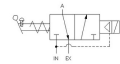

## Specifications

---

Actuation	Solenoid-Pilot \ Hand Lever-Centerline 1-Position Latch on Return With Spring Return
Function	3-way, 2-pos, NC
Port Size	Body Ported, 1/2" NPT
Valve Pressure Range (PSI)	55-130 psi
Valve Pressure Range (BAR)	3.79-8.96 bar
Primary Flow	4.0 Cv
Media	Air - Inert Gas, Natural Gas
Gas Temperature Range (F)	-40°F to 104°F
Gas Temperature Range (C)	-40°C to 40°C
Dust Temperature Range (F)	-40°F to 104°F
Dust Temperature Range (C)	-40°C to 40°C
Body & Internal Parts	Brass
Weight	7.370000

## Solenoid Specifications

---

Solenoid Description	Hazloc - E Class
Voltage	24 V DC $\pm$ 10% (D024)
Power	9.5 W
Inrush Current (mA)	381
Holding Current (mA)	381
Resistance $\Omega$	63
Ingress Protection Rating	NEMA 4X
Electrical Protection	Not applicable
Area Classification	Cl I, Grps C,D - Cl II, Grps E,F,G - Cl I, Div 2, Grps A,B,C,D - Cl II, Div 2, Grps E,F,G
Coil Class	Std
T Rating (Gas)	3C
T Rating (Dust)	3C
Solenoid Housing Material	Steel - Plated
Solenoid Seal Material	Low Temperature Buna
Solenoid Connection	1/2" NPT female conduit with 24" wires
Certification	cULus