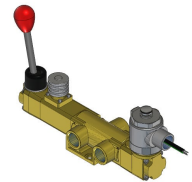

# Valve, 3-Way, Brass, 24VDC

VAG-3521-181D-NGST-XXL4-D024

## Specifications

---

Actuation	Solenoid-Pilot \ Hand Lever-Centerline 1-Position Latch on Return With Spring Return
Function	3-way, 2-pos, NC
Port Size	Body Ported, 1/2" NPT
Valve Pressure Range (PSI)	55-130 psi
Valve Pressure Range (BAR)	3.79-8.96 bar
Primary Flow	4.0 Cv
Media	Air - Inert Gas, Natural Gas
Gas Temperature Range (F)	-40°F to 104°F
Gas Temperature Range (C)	-40°C to 40°C
Dust Temperature Range (F)	-40°F to 104°F
Dust Temperature Range (C)	-40°C to 40°C
Body & Internal Parts	Brass
Weight	7.370000

## Solenoid Specifications

---

Solenoid Description	Hazloc - E Class
Voltage	24 V DC $\pm$ 10% (D024)
Power	9.5 W
Inrush Current (mA)	381
Holding Current (mA)	381
Resistance $\Omega$	63
Ingress Protection Rating	NEMA 4X
Electrical Protection	Not applicable
Area Classification	Cl I, Grps C,D - Cl II, Grps E,F,G - Cl I, Div 2, Grps A,B,C,D - Cl II, Div 2, Grps E,F,G
Coil Class	Std
T Rating (Gas)	3C
T Rating (Dust)	3C
Solenoid Housing Material	Steel - Plated
Solenoid Seal Material	Low Temperature Buna
Solenoid Connection	1/2" NPT female conduit with 24" wires
Certification	cULus