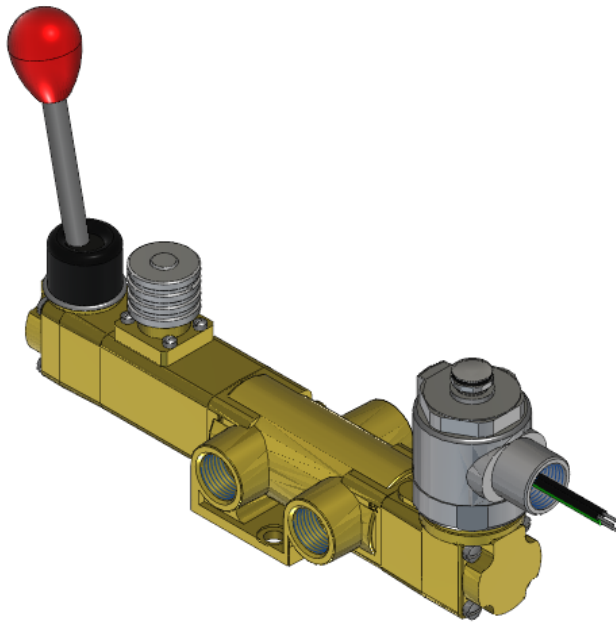

# Valve, 3-Way, Brass, 24VDC

VAG-3521-181D-NGST-XXL4-D024

## Specifications

---

Actuation	Solenoid-Pilot \ Hand Lever-Centerline 1-Position Latch on Return With Spring Return
Function	3-way, 2-pos, NC
Port Size	Body Ported, 1/2" NPT
Valve Pressure Range (PSI)	55-130 psi
Valve Pressure Range (BAR)	3.79-8.96 bar
Primary Flow	4.0 Cv
Media	Air - Inert Gas, Natural Gas
Gas Temperature Range (F)	-40°F to 104°F
Gas Temperature Range (C)	-40°C to 40°C
Dust Temperature Range (F)	-40°F to 104°F
Dust Temperature Range (C)	-40°C to 40°C
Body & Internal Parts	Brass
Weight	7.370000

## Solenoid Specifications

---

Solenoid Description	Hazloc - E Class
Voltage	24 V DC $\pm$ 10% (D024)
Power	9.5 W
Inrush Current (mA)	381
Holding Current (mA)	381
Resistance $\Omega$	63
Ingress Protection Rating	NEMA 4X
Electrical Protection	Not applicable
Area Classification	Cl I, Grps C,D - Cl II, Grps E,F,G - Cl I, Div 2, Grps A,B,C,D - Cl II, Div 2, Grps E,F,G
Coil Class	Std
T Rating (Gas)	3C
T Rating (Dust)	3C
Solenoid Housing Material	Steel - Plated
Solenoid Seal Material	Low Temperature Buna
Solenoid Connection	1/2" NPT female conduit with 24" wires
Certification	cULus