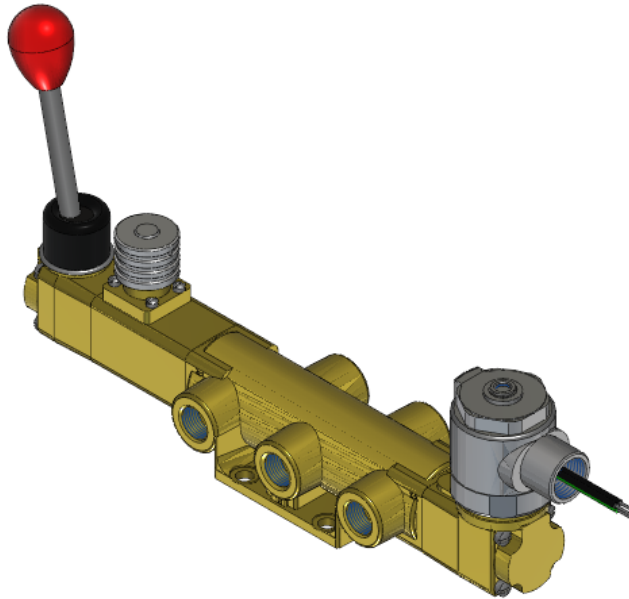

# Valve, 4-Way, Brass, 120V60Hz

VAG-4422-181AA-XX-A120

## Specifications

---

Actuation	Solenoid-Pilot \ Hand Lever-Latch-Spring Return
Function	4-way, 2-pos
Port Size	Body Ported, 3/8" NPT
Valve Pressure Range (PSI)	55-175 psi
Valve Pressure Range (BAR)	3.79-12.1 bar
Primary Flow	3.4 Cv
Media	Air - Inert Gas, Natural Gas
Gas Temperature Range (F)	-4°F to 149°F
Gas Temperature Range (C)	-20°C to 65°C
Dust Temperature Range (F)	-4°F to 149°F
Dust Temperature Range (C)	-20°C to 65°C
Body & Internal Parts	Brass
Weight	8.710000

## Solenoid Specifications

---

Solenoid Description	Hazloc - E Class
Voltage	120 V 60 Hz ±10% (A120)
Power	19.6 VA
Inrush Current (mA)	259
Holding Current (mA)	163
Resistance Ω	193
Ingress Protection Rating	NEMA 1,2,3
Electrical Protection	Not applicable
Area Classification	Cl I, Grps C,D - Cl II, Grps E,F,G - Cl I, Div 2, Grps A,B,C,D - Cl II, Div 2, Grps E,F,G
Coil Class	Std
T Rating (Gas)	3C
T Rating (Dust)	3C
Solenoid Housing Material	Steel - Plated
Solenoid Seal Material	FKM
Solenoid Connection	1/2" NPT female conduit with 24" wires
Certification	cULus