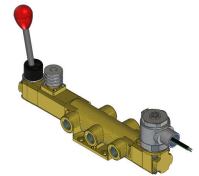

# Valve, 4-Way, Brass, 120V60Hz

VAG-4422-181AA-XX-A120

## Specifications

---

Actuation	Solenoid-Pilot \ Hand Lever-Latch-Spring Return
Function	4-way, 2-pos
Port Size	Body Ported, 3/8" NPT
Valve Pressure Range (PSI)	55-175 psi
Valve Pressure Range (BAR)	3.79-12.1 bar
Primary Flow	3.4 Cv
Media	Air - Inert Gas, Natural Gas
Gas Temperature Range (F)	-4°F to 149°F
Gas Temperature Range (C)	-20°C to 65°C
Dust Temperature Range (F)	-4°F to 149°F
Dust Temperature Range (C)	-20°C to 65°C
Body & Internal Parts	Brass
Weight	8.710000

## Solenoid Specifications

---

Solenoid Description	Hazloc - E Class
Voltage	120 V 60 Hz ±10% (A120)
Power	19.6 VA
Inrush Current (mA)	259
Holding Current (mA)	163
Resistance Ω	193
Ingress Protection Rating	NEMA 1,2,3
Electrical Protection	Not applicable
Area Classification	Cl I, Grps C,D - Cl II, Grps E,F,G - Cl I, Div 2, Grps A,B,C,D - Cl II, Div 2, Grps E,F,G
Coil Class	Std
T Rating (Gas)	3C
T Rating (Dust)	3C
Solenoid Housing Material	Steel - Plated
Solenoid Seal Material	FKM
Solenoid Connection	1/2" NPT female conduit with 24" wires
Certification	cULus