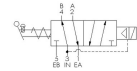

22 Spring Valley Rd.
Paramus, NJ 07652
(201) 843-2400
sales@versa-valves.com

Valve, 4-Way, SST, 24VDC

VAG-4422-316-181D-XX-D024

Description

V-316 Series Directional Control Valve

The 1/4" V-316 Series directional control valve is suited for the most demanding applications. Ruggedly constructed, internally and externally, of

Solenoid Features

- Solenoid coil connection: 1/2" NPT female conduit with 24" wires

100% Leak Tested • 10-Year Warranty

Specifications

Actuation	Solenoid-Pilot \ Hand Lever-Centerline 1-Position Latch on Return With Spring Return
Function	4-way, 2-pos
Port Size	Body Ported, 3/8" NPT
Valve Pressure Range (PSI)	55-175 psi
Valve Pressure Range (BAR)	3.79-12.1 bar
Primary Flow	2.0 Cv
Media	Air - Inert Gas, Natural Gas
Gas Temperature Range (F)	-4°F to 104°F
Gas Temperature Range (C)	-20°C to 40°C
Dust Temperature Range (F)	-4°F to 104°F
Dust Temperature Range (C)	-20°C to 40°C
Body & Internal Parts	316L Stainless Steel
Weight	5.310000

Solenoid Specifications

Solenoid Description	Hazloc- E5 Class
Voltage	24 V DC ±10% (D024)
Power	7.2 W
Inrush Current (mA)	320
Holding Current (mA)	320
Resistance Ω	75
Ingress Protection Rating	NEMA 1,2,3
Electrical Protection	Not applicable
Area Classification	Cl I, Grps C,D - Cl II, Grps E,F,G - Cl I, Div 2, Grps A,B,C,D - Cl II, Div 2, Grps E,F,G
Coil Class	Std
T Rating (Gas)	3C
T Rating (Dust)	3C
Solenoid Housing Material	Steel - Plated
Solenoid Seal Material	FKM
Solenoid Connection	1/2" NPT female conduit with 24" wires
Certification	cULus