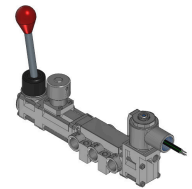

22 Spring Valley Rd.
Paramus, NJ 07652
(201) 843-2400
sales@versa-valves.com

Valve, 4-Way, SST, 24VDC

VAG-4422-316-181D-XX-D024

Description

V-316 Series Directional Control Valve

The 1/4" V-316 Series directional control valve is suited for the most demanding applications. Ruggedly constructed, internally and externally, of

stainless steel, these valves can withstand the physical abuse of corrosive environments and controlled media. The modular design concept utilizes three basic sub-assemblies: a body assembly and two actuator assemblies that simplify circuit planning while affording almost unlimited combinations.

Solenoid Features

- Solenoid coil connection: 1/2" NPT female conduit with 24" wires

100% Leak Tested • 10-Year Warranty

Specifications

Actuation	Solenoid-Pilot \ Hand Lever-Centerline 1-Position Latch on Return With Spring Return
Function	4-way, 2-pos
Port Size	Body Ported, 3/8" NPT
Valve Pressure Range (PSI)	55-175 psi
Valve Pressure Range (BAR)	3.79-12.1 bar
Primary Flow	2.0 Cv
Media	Air - Inert Gas, Natural Gas
Gas Temperature Range (F)	-4°F to 104°F
Gas Temperature Range (C)	-20°C to 40°C
Dust Temperature Range (F)	-4°F to 104°F
Dust Temperature Range (C)	-20°C to 40°C
Body & Internal Parts	316L Stainless Steel
Weight	5.310000

Solenoid Specifications

Solenoid Description	Hazloc- E5 Class
Voltage	24 V DC ±10% (D024)
Power	7.2 W
Inrush Current (mA)	320
Holding Current (mA)	320
Resistance Ω	75
Ingress Protection Rating	NEMA 1,2,3
Electrical Protection	Not applicable
Area Classification	Cl I, Grps C,D - Cl II, Grps E,F,G - Cl I, Div 2, Grps A,B,C,D - Cl II, Div 2, Grps E,F,G
Coil Class	Std
T Rating (Gas)	3C
T Rating (Dust)	3C
Solenoid Housing Material	Steel - Plated
Solenoid Seal Material	FKM
Solenoid Connection	1/2" NPT female conduit with 24" wires
Certification	cULus