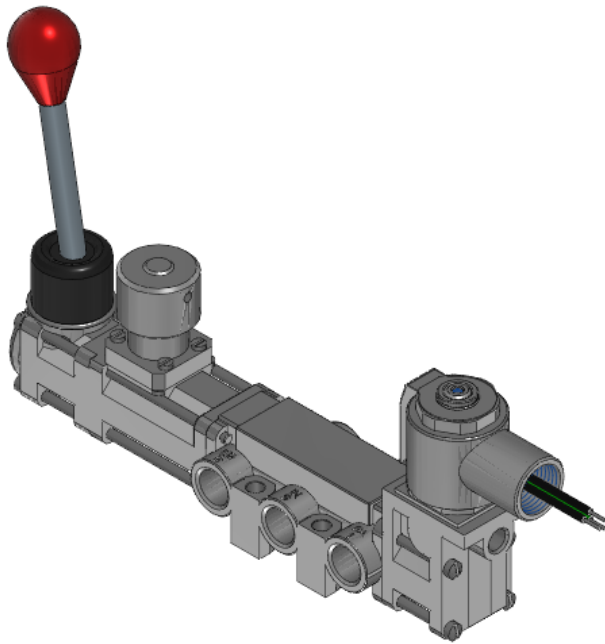

22 Spring Valley Rd.
Paramus, NJ 07652
(201) 843-2400
sales@versa-valves.com

Valve, 4-Way, SST, 24VDC

VAG-4422-316-181D-XX-D024

Description

V-316 Series Directional Control Valve

The 1/4" V-316 Series directional control valve is suited for the most demanding applications. Ruggedly constructed, internally and externally, of

stainless steel, these valves can withstand the physical abuse of corrosive environments and controlled media. The modular design concept utilizes three basic sub-assemblies: a body assembly and two actuator assemblies that simplify circuit planning while affording almost unlimited combinations.

Product Features

- Constructed of SAE 316L marine grade stainless steel conforming to NACE standard MR-01-75 suitable for direct exposure to sour environments
- FKM o-ring seals perform reliably with exposure to hydrocarbons or highly corrosive fluids over a broad temperature range: equivalent to Viton®, Fluorel®

Solenoid Features

- Solenoid coil connection: 1/2" NPT female conduit with 24" wires

100% Leak Tested • 10-Year Warranty

Specifications

Actuation	Solenoid-Pilot \ Hand Lever-Centerline 1-Position Latch on Return With Spring Return
Function	4-way, 2-pos
Port Size	Body Ported, 3/8" NPT
Valve Pressure Range (PSI)	55-175 psi
Valve Pressure Range (BAR)	3.79-12.1 bar
Primary Flow	2.0 Cv
Media	Air - Inert Gas, Natural Gas
Gas Temperature Range (F)	-4°F to 104°F
Gas Temperature Range (C)	-20°C to 40°C
Dust Temperature Range (F)	-4°F to 104°F
Dust Temperature Range (C)	-20°C to 40°C
Body & Internal Parts	316L Stainless Steel
Weight	5.310000