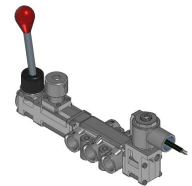

22 Spring Valley Rd.
Paramus, NJ 07652
(201) 843-2400
sales@versa-valves.com

Valve, 4-Way, SST, 120V60Hz

VAG-4522-316-181D-XX-A120

Description

V-316 Series Directional Control Valve

The 1/2" V-316 Series directional control valve is suited for the most demanding applications. Ruggedly constructed, internally and externally, of

stainless steel, these valves can withstand the physical abuse of corrosive environments and controlled media. The modular design concept utilizes three basic sub-assemblies: a body assembly and two actuator assemblies that simplify circuit planning while affording almost unlimited combinations.

Product Features

- Constructed of SAE 316L marine grade stainless steel conforming to NACE standard MR-01-75 suitable for direct exposure to sour environments
- FKM o-ring seals perform reliably with exposure to hydrocarbons or highly corrosive fluids over a broad temperature range: equivalent to Viton®, Fluorel®

Solenoid Features

- Solenoid coil connection: 1/2" NPT female conduit with 24" wires

100% Leak Tested • 10-Year Warranty

Specifications

Actuation	Solenoid-Pilot \ Hand Lever-Centerline 1-Position Latch on Return With Spring Return
Function	4-way, 2-pos
Port Size	Body Ported, 1/2" NPT
Valve Pressure Range (PSI)	55-175 psi
Valve Pressure Range (BAR)	3.79-12.1 bar
Primary Flow	5.5 Cv
Media	Air - Inert Gas, Natural Gas
Gas Temperature Range (F)	-4°F to 104°F
Gas Temperature Range (C)	-20°C to 40°C
Dust Temperature Range (F)	-4°F to 104°F
Dust Temperature Range (C)	-20°C to 40°C
Body & Internal Parts	316L Stainless Steel
Weight	5.670000