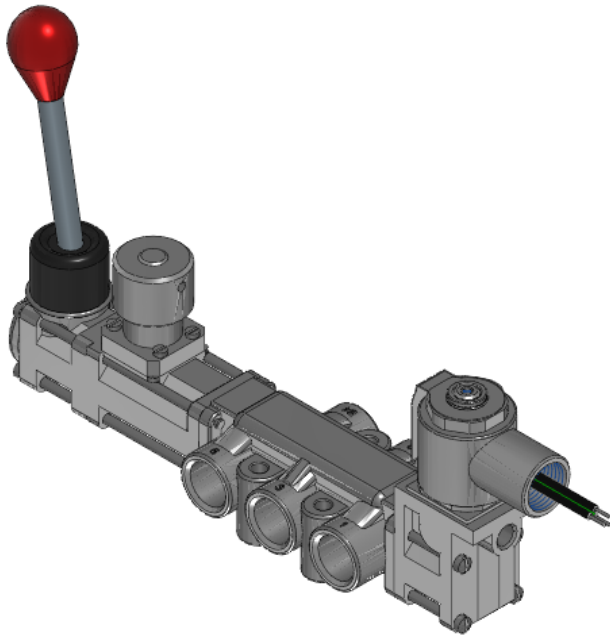

22 Spring Valley Rd.
Paramus, NJ 07652
(201) 843-2400
sales@versa-valves.com

Valve, 4-Way, SST, 120V60Hz

VAG-4522-316-181D-XX-A120

Description

V-316 Series Directional Control Valve

The 1/2" V-316 Series directional control valve is suited for the most demanding applications. Ruggedly constructed, internally and externally, of

stainless steel, these valves can withstand the physical abuse of corrosive environments and controlled media. The modular design concept utilizes three basic sub-assemblies: a body assembly and two actuator assemblies that simplify circuit planning while affording almost unlimited combinations.

Product Features

- Constructed of SAE 316L marine grade stainless steel conforming to NACE standard MR-01-75 suitable for direct exposure to sour environments
- FKM o-ring seals perform reliably with exposure to hydrocarbons or highly corrosive fluids over a broad temperature range: equivalent to Viton®, Fluorel®

Solenoid Features

- Solenoid coil connection: 1/2" NPT female conduit with 24" wires

100% Leak Tested • 10-Year Warranty

Specifications

Actuation	Solenoid-Pilot \ Hand Lever-Centerline 1-Position Latch on Return With Spring Return
Function	4-way, 2-pos
Port Size	Body Ported, 1/2" NPT
Valve Pressure Range (PSI)	55-175 psi
Valve Pressure Range (BAR)	3.79-12.1 bar
Primary Flow	5.5 Cv
Media	Air - Inert Gas, Natural Gas
Gas Temperature Range (F)	-4°F to 104°F
Gas Temperature Range (C)	-20°C to 40°C
Dust Temperature Range (F)	-4°F to 104°F
Dust Temperature Range (C)	-20°C to 40°C
Body & Internal Parts	316L Stainless Steel
Weight	5.670000