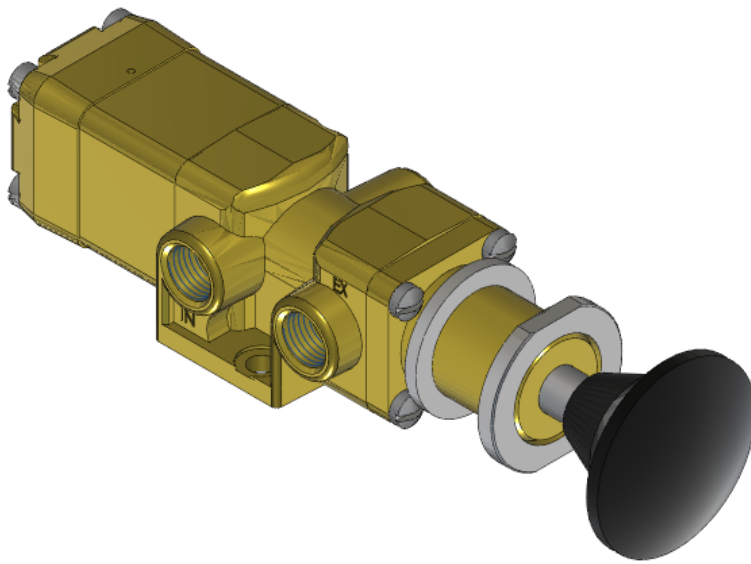

22 Spring Valley Rd.
Paramus, NJ 07652
(201) 843-2400
sales@versa-valves.com

Valve, 3-Way, Brass

VAI-3303-111

Specifications

Actuation	Palm Button Detent-Spring Center
Function	3-way, 3-pos, Blocked Center
Port Size	Body Ported, 1/4" NPT
Valve Pressure Range (PSI)	VAC-200 psi
Valve Pressure Range (BAR)	VAC-13.8 bar
Primary Flow	1.8 Cv
Media	Air - Inert Gas, Natural Gas
Temperature Range (F)	5°F to 200°F
Temperature Range (C)	-15°C to 93°C
Body & Internal Parts	Brass
Weight	2.560000