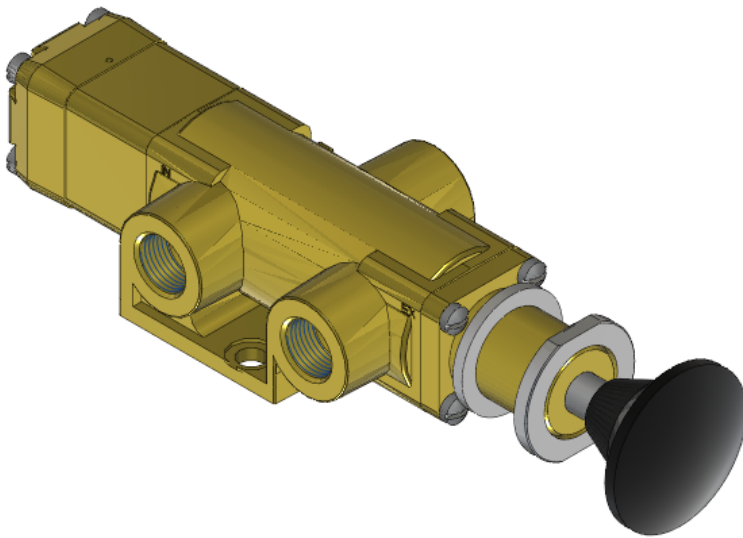

22 Spring Valley Rd.
Paramus, NJ 07652
(201) 843-2400
sales@versa-valves.com

Valve, 3-Way, Brass

VAI-3403-111-L

Specifications

Actuation	Palm Button Detent-Spring Center
Function	3-way, 3-pos, Blocked Center
Port Size	Body Ported, 3/8" NPT
Valve Pressure Range (PSI)	VAC-200 psi
Valve Pressure Range (BAR)	VAC-13.8 bar
Primary Flow	3.4 Cv
Media	Air - Inert Gas, Natural Gas
Temperature Range (F)	5°F to 200°F
Temperature Range (C)	-15°C to 93°C
Body & Internal Parts	Brass
Weight	3.930000