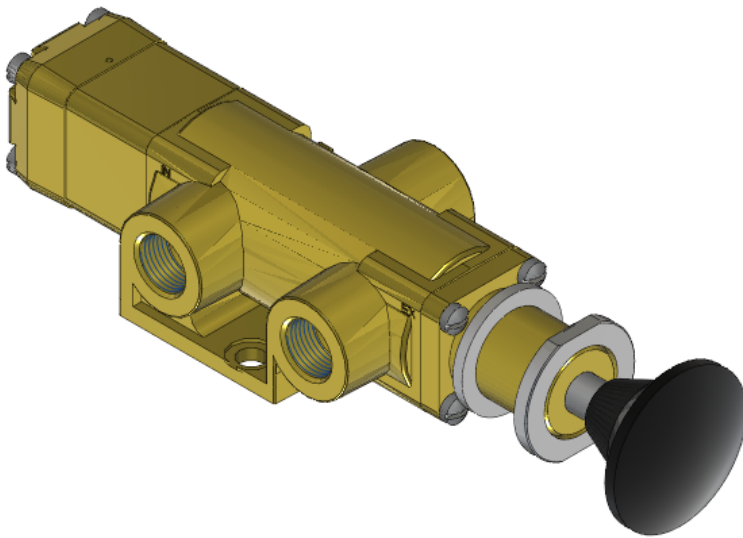

# Valve, 3-Way, Brass

VAI-3403-111

## Specifications

---

Actuation	Palm Button   Detent-Spring Center
Function	3-way, 3-pos, Blocked Center
Port Size	Body Ported, 3/8" NPT
Valve Pressure Range (PSI)	VAC-200 psi
Valve Pressure Range (BAR)	VAC-13.8 bar
Primary Flow	3.4 Cv
Media	Air - Inert Gas, Natural Gas
Temperature Range (F)	5°F to 200°F
Temperature Range (C)	-15°C to 93°C
Body & Internal Parts	Brass
Weight	3.930000