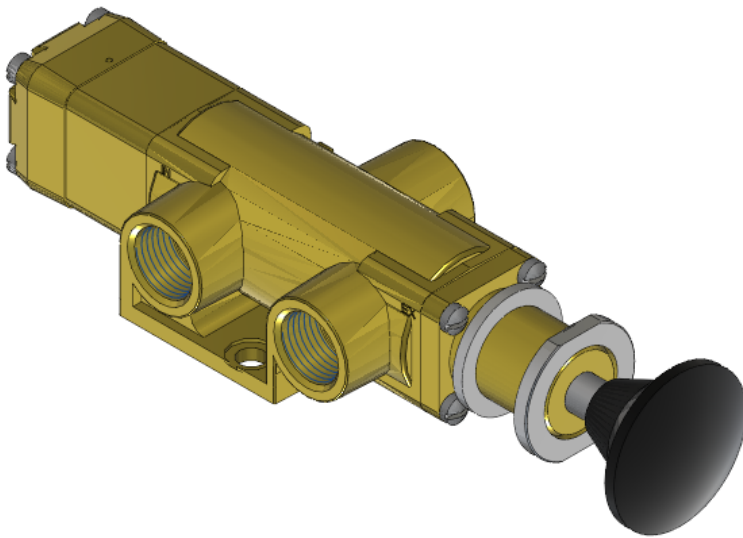

# Valve, 3-Way, Brass

VAI-3503-111-L

## Specifications

---

Actuation	Palm Button   Detent-Spring Center
Function	3-way, 3-pos, Blocked Center
Port Size	Body Ported, 1/2" NPT
Valve Pressure Range (PSI)	VAC-200 psi
Valve Pressure Range (BAR)	VAC-13.8 bar
Primary Flow	4.0 Cv
Media	Air - Inert Gas, Natural Gas
Temperature Range (F)	5°F to 200°F
Temperature Range (C)	-15°C to 93°C
Body & Internal Parts	Brass
Weight	3.800000