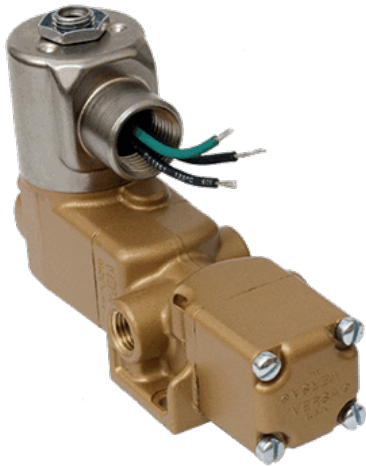

22 Spring Valley Rd.
Paramus, NJ 07652
(201) 843-2400
sales@versa-valves.com

Valve, 4-Way, Brass

VAI-4302-150-EP

Image for reference only.
May not reflect actual product configuration.

© 2018 Versa Products Co., Inc.