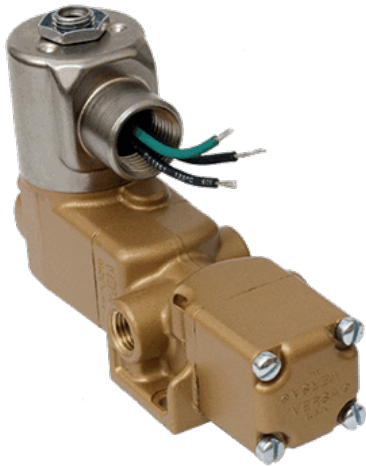

22 Spring Valley Rd.
Paramus, NJ 07652
(201) 843-2400
sales@versa-valves.com

Valve, 4-Way, Brass

VAI-4302-150

© 2018 Versa Products Co., Inc.

**Image for reference only.
May not reflect actual product configuration.**

© 2018 Versa Products Co., Inc.