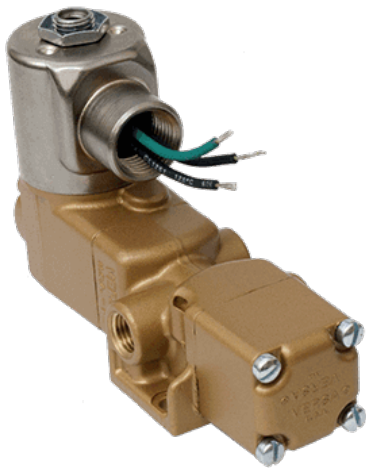

22 Spring Valley Rd.
Paramus, NJ 07652
(201) 843-2400
sales@versa-valves.com

Valve, 4-Way, Brass

VAI-4502-150-167

Image for reference only.
May not reflect actual product configuration.

© 2018 Versa Products Co., Inc.