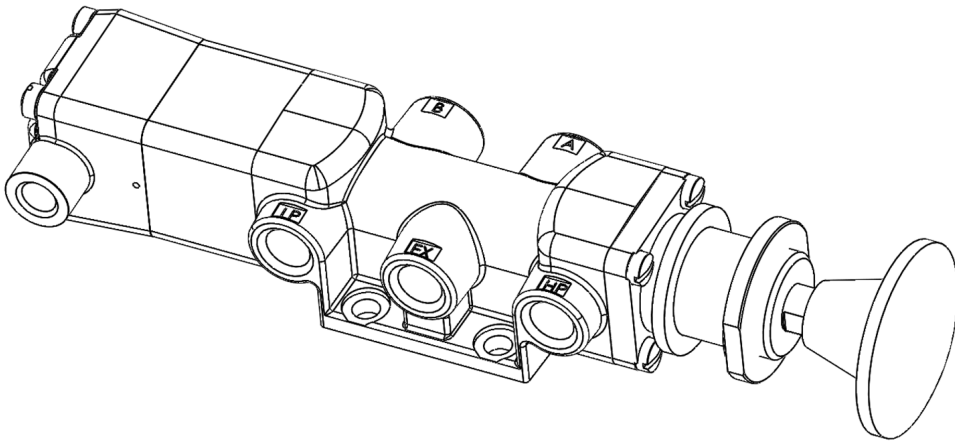

22 Spring Valley Rd.
Paramus, NJ 07652
(201) 843-2400
sales@versa-valves.com

Valve, 5-Way, Brass

VAI-5302-150

Specifications

Actuation	Pilot-Detent Palm Button
Function	Dual Pressure 4-way, 2-pos [5-way]
Port Size	Body Ported, 1/4" NPT
Valve Pressure Range (PSI)	VAC-200 psi
Valve Pressure Range (BAR)	VAC-13.8 bar
Primary Flow	1.8 Cv
Media	Air - Inert Gas, Natural Gas
Pilot Pressure Range (PSI)	40-200 psi
Pilot Pressure Range (BAR)	2.76-13.8 bar
Temperature Range (F)	-9°F to 200°F
Temperature Range (C)	-23°C to 93°C
Body & Internal Parts	Brass
Weight	3.270000