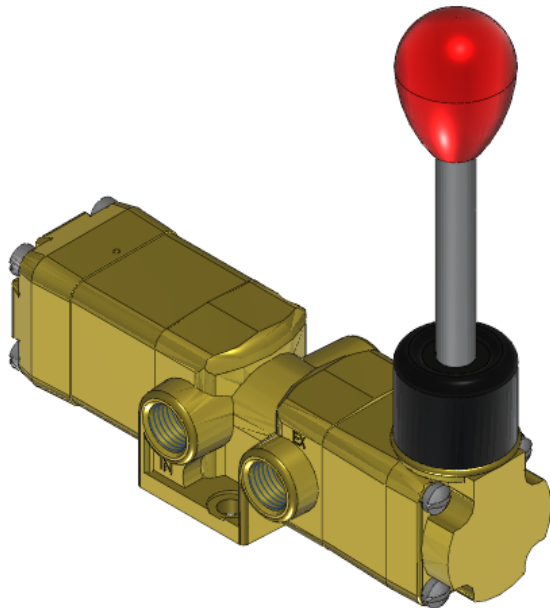

22 Spring Valley Rd.
Paramus, NJ 07652
(201) 843-2400
sales@versa-valves.com

Valve, 3-Way, Brass

VAL-3303-111

Specifications

Actuation	Hand Lever-Centerline Detent-Spring Center
Function	3-way, 3-pos, Blocked Center
Port Size	Body Ported, 1/4" NPT
Valve Pressure Range (PSI)	VAC-200 psi
Valve Pressure Range (BAR)	VAC-13.8 bar
Primary Flow	1.8 Cv
Media	Air - Inert Gas, Natural Gas
Temperature Range (F)	5°F to 200°F
Temperature Range (C)	-15°C to 93°C
Body & Internal Parts	Brass
Weight	3.380000