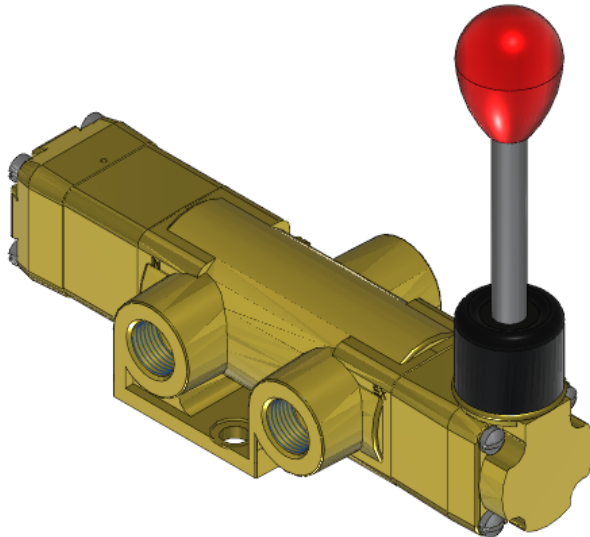

22 Spring Valley Rd.
Paramus, NJ 07652
(201) 843-2400
sales@versa-valves.com

Valve, 3-Way, Brass

VAL-3403-111

Specifications

Actuation	Hand Lever-Centerline Detent-Spring Center
Function	3-way, 3-pos, Blocked Center
Port Size	Body Ported, 3/8" NPT
Valve Pressure Range (PSI)	VAC-200 psi
Valve Pressure Range (BAR)	VAC-13.8 bar
Primary Flow	3.4 Cv
Media	Air - Inert Gas, Natural Gas
Temperature Range (F)	5°F to 200°F
Temperature Range (C)	-15°C to 93°C
Body & Internal Parts	Brass
Weight	4.670000