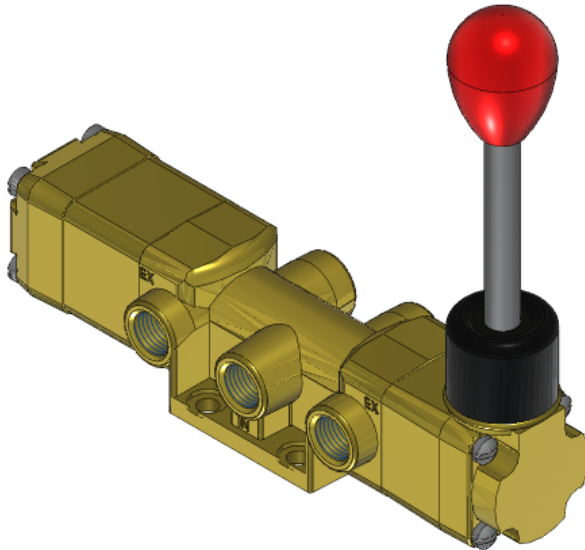

22 Spring Valley Rd.
Paramus, NJ 07652
(201) 843-2400
sales@versa-valves.com

Valve, 4-Way, Brass

VAL-4303-111

Specifications

Actuation	Hand Lever-Centerline Detent-Spring Center
Function	4-way, 3-pos, Blocked Center
Port Size	Body Ported, 1/4" NPT
Valve Pressure Range (PSI)	VAC-200 psi
Valve Pressure Range (BAR)	VAC-13.8 bar
Primary Flow	1.8 Cv
Media	Air - Inert Gas, Natural Gas
Temperature Range (F)	5°F to 200°F
Temperature Range (C)	-15°C to 93°C
Body & Internal Parts	Brass
Weight	3.720000