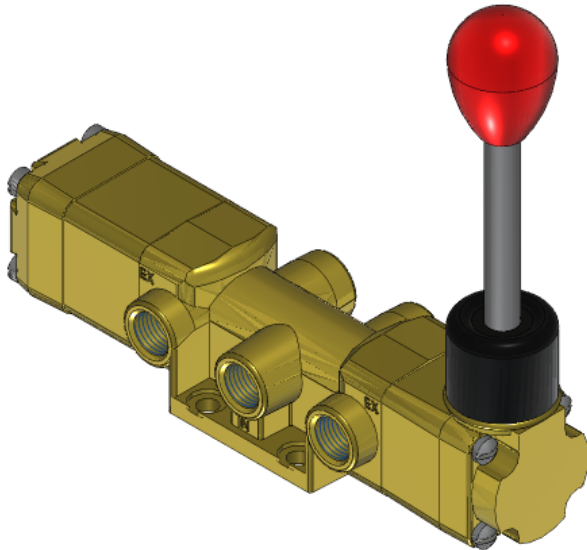

22 Spring Valley Rd.
Paramus, NJ 07652
(201) 843-2400
sales@versa-valves.com

Valve, 4-Way, Brass

VAL-4304-111

Specifications

Actuation	Hand Lever-Centerline Detent-Spring Center
Function	4-way, 3-pos, Cylinder ports open to exhaust
Port Size	Body Ported, 1/4" NPT
Valve Pressure Range (PSI)	VAC-200 psi
Valve Pressure Range (BAR)	VAC-13.8 bar
Primary Flow	1.8 Cv
Media	Air - Inert Gas, Natural Gas
Temperature Range (F)	5°F to 200°F
Temperature Range (C)	-15°C to 93°C
Body & Internal Parts	Brass
Weight	3.710000