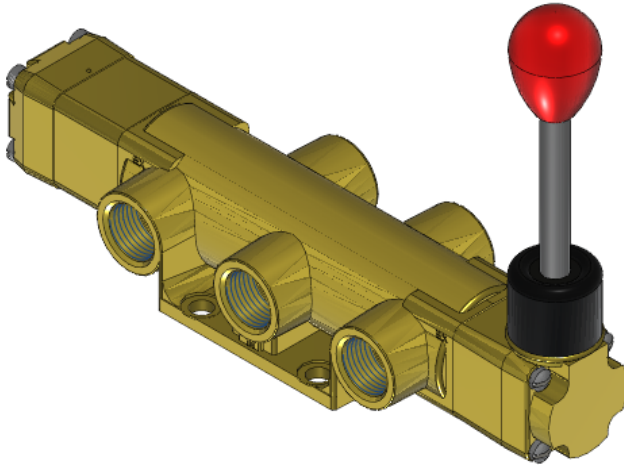

22 Spring Valley Rd.
Paramus, NJ 07652
(201) 843-2400
sales@versa-valves.com

Valve, 4-Way, Brass

VAL-4504-111

Specifications

Actuation	Hand Lever-Centerline Detent-Spring Center
Function	4-way, 3-pos, Cylinder ports open to exhaust
Port Size	Body Ported, 1/2" NPT
Valve Pressure Range (PSI)	VAC-200 psi
Valve Pressure Range (BAR)	VAC-13.8 bar
Primary Flow	4.0 Cv
Media	Air - Inert Gas, Natural Gas
Temperature Range (F)	5°F to 200°F
Temperature Range (C)	-15°C to 93°C
Body & Internal Parts	Brass
Weight	5.750000