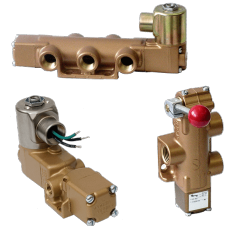

© 2018 Versa Products Co., Inc.