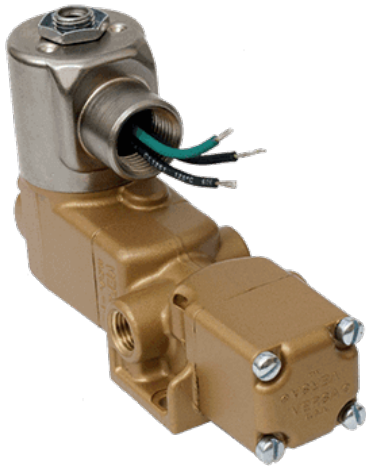

**Image for reference only.
May not reflect actual product configuration.**

© 2018 Versa Products Co., Inc.