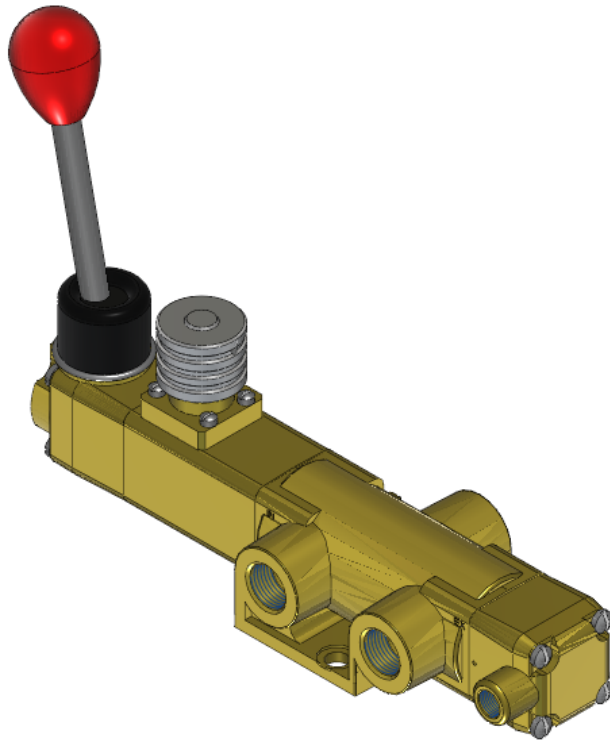

22 Spring Valley Rd.
Paramus, NJ 07652
(201) 843-2400
sales@versa-valves.com

Valve, 3-Way, Brass

VAP-3401-181D-NGS

Specifications

Actuation	Pilot \ Hand Lever-Latch on Spring Return
Function	3-way, 2-pos, NC
Port Size	Body Ported, 3/8" NPT
Valve Pressure Range (PSI)	VAC-200 psi
Valve Pressure Range (BAR)	VAC-13.8 bar
Primary Flow	3.4 Cv
Media	Air - Inert Gas, Natural Gas
Pilot Pressure Range (PSI)	55-200 psi
Pilot Pressure Range (BAR)	3.79-13.8 bar
Temperature Range (F)	-4°F to 300°F
Temperature Range (C)	-20°C to 149°C
Body & Internal Parts	Brass
Weight	5.820000