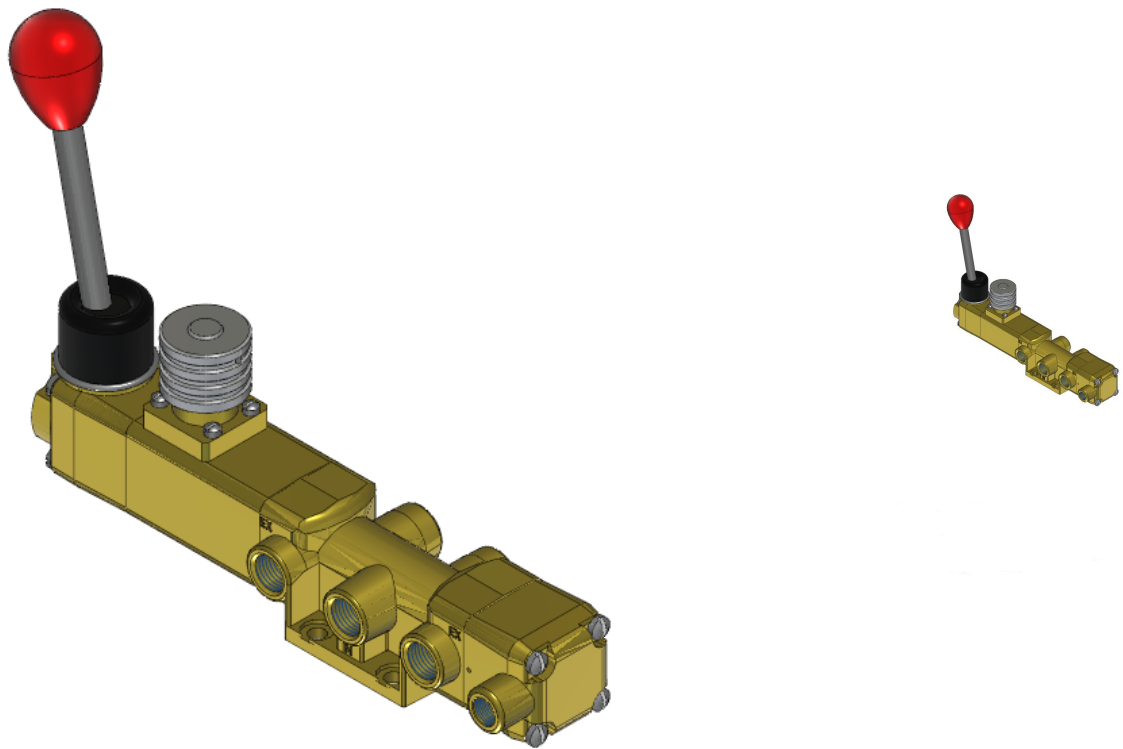

22 Spring Valley Rd.
Paramus, NJ 07652
(201) 843-2400
sales@versa-valves.com

Valve, 4-Way, Brass

VAP-4302-181AA-2B

Description

Versa V Series Directional Control Valve

The VERSA 1/4" brass V Series valves are suited for nearly all pneumatic directional control applications. The V Series is designed for trouble-

free performance even in the harshest environments. The integrity of design makes them adaptable to a maximum number of applications with a minimum number of components. This is possible through the modular approach to valve construction, which allows valve bodies and actuating devices to be interchanged end for end and valve for a valve in many cases. The modular approach to this valve design makes thousands of valve variations possible, allowing the customer to "build" his valve to fit his unique specifications.

Product Features

- Constructed of forged brass for long-lasting, corrosion-resistant strength. Functions without fail when exposed to mud, water, salt, grime, oils and chemicals
- Buna-N/nitrile rubber o-ring seals perform reliably with oil, fuel, and other chemicals over broad temperature range

100% Leak Tested • 10-Year Warranty

Specifications

Actuation	Pilot \ Hand Lever-Latch-Spring Return
Function	4-way, 2-pos
Port Size	Body Ported, 1/4" G Threads
Valve Pressure Range (PSI)	VAC-200 psi
Valve Pressure Range (BAR)	VAC-13.8 bar
Primary Flow	1.8 Cv
Media	Air - Inert Gas, Natural Gas
Pilot Pressure Range (PSI)	55-200 psi
Pilot Pressure Range (BAR)	3.79-13.8 bar
Temperature Range (F)	-9°F to 200°F
Temperature Range (C)	-23°C to 93°C
Body & Internal Parts	Brass
Weight	4.840000