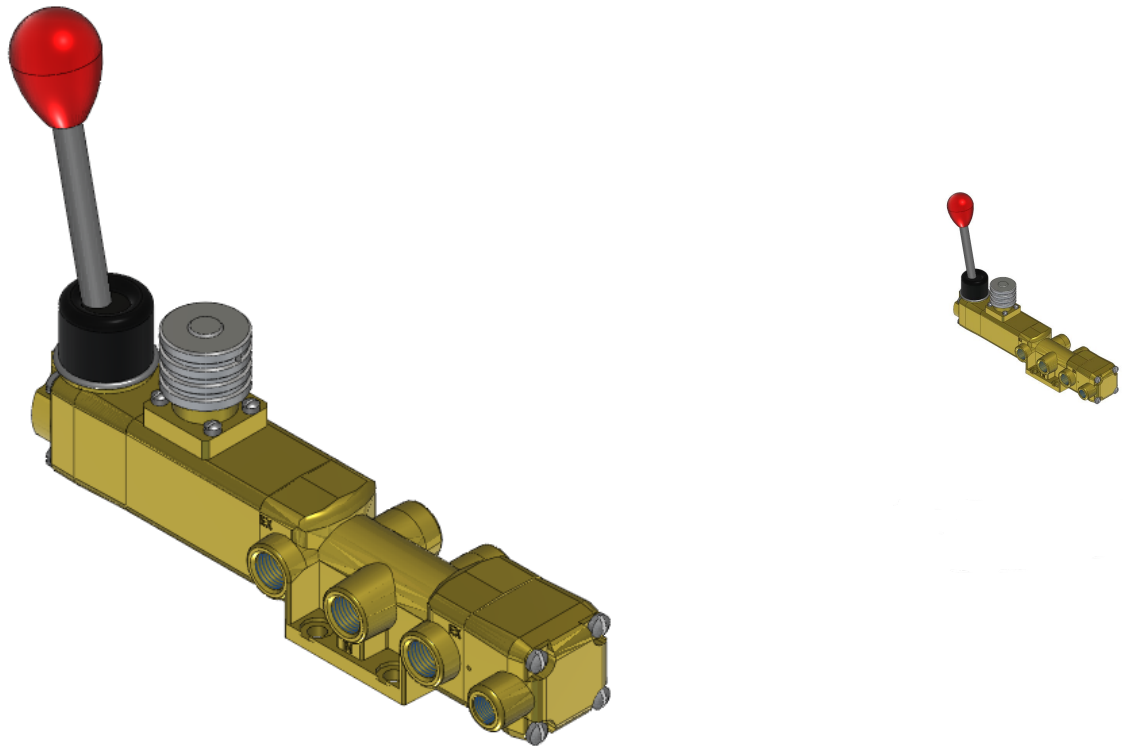

22 Spring Valley Rd.
Paramus, NJ 07652
(201) 843-2400
sales@versa-valves.com

Valve, 4-Way, Brass

VAP-4302-181B-NGS

Description

Versa V Series Directional Control Valve

The VERSA 1/4" brass V Series valves are suited for nearly all pneumatic directional control applications. The V Series is designed for trouble-

free performance even in the harshest environments. The integrity of design makes them adaptable to a maximum number of applications with a minimum number of components. This is possible through the modular approach to valve construction, which allows valve bodies and actuating devices to be interchanged end for end and valve for a valve in many cases. The modular approach to this valve design makes thousands of valve variations possible, allowing the customer to "build" his valve to fit his unique specifications.

100% Leak Tested • 10-Year Warranty

Specifications

Actuation	Pilot Hand Lever-Latch-Spring
Function	4-way, 2-pos
Port Size	Body Ported, 1/4" NPT
Valve Pressure Range (PSI)	VAC-200 psi
Valve Pressure Range (BAR)	VAC-13.8 bar
Primary Flow	1.8 Cv
Media	Air - Inert Gas, Natural Gas
Pilot Pressure Range (PSI)	25-200 psi
Pilot Pressure Range (BAR)	1.72-13.8 bar
Temperature Range (F)	-4°F to 300°F
Temperature Range (C)	-20°C to 149°C
Body & Internal Parts	Brass
Weight	4.830000