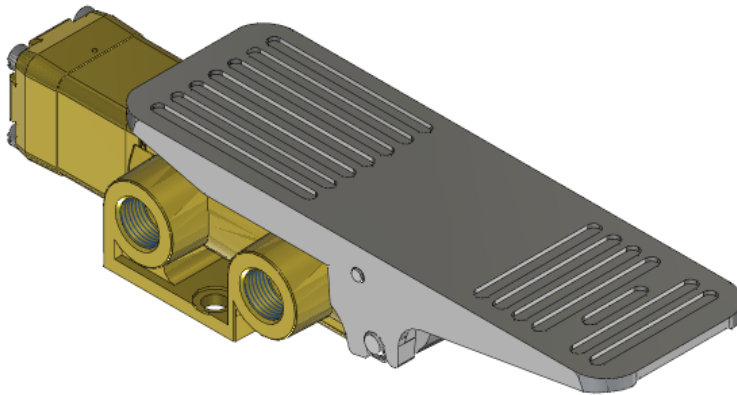

22 Spring Valley Rd.
Paramus, NJ 07652
(201) 843-2400
sales@versa-valves.com

Valve, 4-Way, Brass

VAP-4302-181D-11

Specifications

Actuation	Pilot \ Hand Lever-Latch on Spring Return
Function	4-way, 2-pos
Port Size	Body Ported, 1/4" NPT
Valve Pressure Range (PSI)	VAC-200 psi
Valve Pressure Range (BAR)	VAC-13.8 bar
Primary Flow	1.8 Cv
Media	Air - Inert Gas, Natural Gas
Pilot Pressure Range (PSI)	55-200 psi
Pilot Pressure Range (BAR)	3.79-13.8 bar
Temperature Range (F)	-9°F to 200°F
Temperature Range (C)	-23°C to 93°C
Body & Internal Parts	Brass
Weight	4.920000