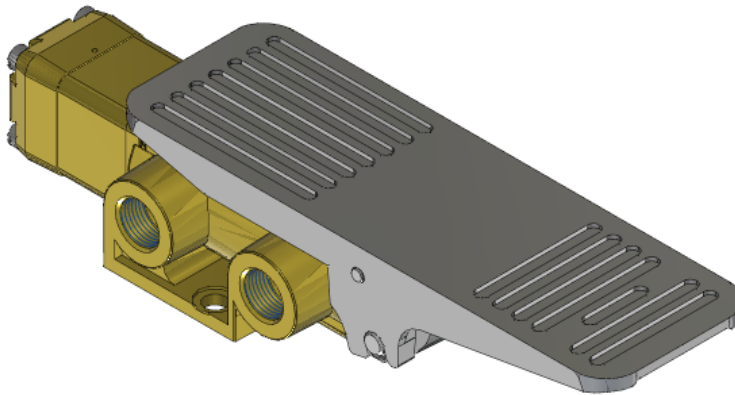

22 Spring Valley Rd.
Paramus, NJ 07652
(201) 843-2400
sales@versa-valves.com

Valve, 4-Way, Brass

VAP-4302-181D-NGST

Description

Versa V Series Directional Control Valve

The VERSA 1/4" brass V Series valves are suited for nearly all pneumatic directional control applications. The V Series is designed for trouble-

free performance even in the harshest environments. The integrity of design makes them adaptable to a maximum number of applications with a minimum number of components. This is possible through the modular approach to valve construction, which allows valve bodies and actuating devices to be interchanged end for end and valve for a valve in many cases. The modular approach to this valve design makes thousands of valve variations possible, allowing the customer to "build" his valve to fit his unique specifications.

Product Features

- Constructed of forged brass for long-lasting, corrosion-resistant strength. Functions without fail when exposed to mud, water, salt, grime, oils and chemicals
- Low-temperature Buna o-ring seals for low-temperature applications down to -40°F

100% Leak Tested • 10-Year Warranty

Specifications

Actuation	Pilot \ Hand Lever-Latch on Spring Return
Function	4-way, 2-pos
Port Size	Body Ported, 1/4" NPT
Valve Pressure Range (PSI)	VAC-130 psi
Valve Pressure Range (BAR)	VAC-8.96 bar
Primary Flow	1.8 Cv
Media	Air - Inert Gas, Natural Gas
Pilot Pressure Range (PSI)	55-200 psi
Pilot Pressure Range (BAR)	3.79-13.8 bar
Temperature Range (F)	-54°F to 200°F
Temperature Range (C)	-48°C to 93°C
Body & Internal Parts	Brass
Weight	4.870000