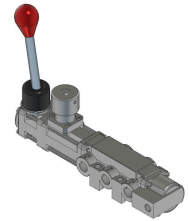

22 Spring Valley Rd.
Paramus, NJ 07652
(201) 843-2400
sales@versa-valves.com

Valve, 4-Way, SST

VAP-4302-316-181AAE

Description

V-316 Series Directional Control Valve

The 1/4" V-316 Series directional control valve is suited for the most demanding applications. Ruggedly constructed, internally and externally, of

stainless steel, these valves can withstand the physical abuse of corrosive environments and controlled media. The modular design concept utilizes three basic sub-assemblies: a body assembly and two actuator assemblies that simplify circuit planning while affording almost unlimited combinations.

Product Features

- Constructed of SAE 316L marine grade stainless steel conforming to NACE standard MR-01-75 suitable for direct exposure to sour environments
- FKM o-ring seals perform reliably with exposure to hydrocarbons or highly corrosive fluids over a broad temperature range: equivalent to Viton®, Fluorel®

100% Leak Tested • 10-Year Warranty

Specifications

Actuation	Pilot \ Hand Lever-Latch-Spring Return
Function	4-way, 2-pos
Port Size	Body Ported, 1/4" NPT
Valve Pressure Range (PSI)	VAC-200 psi
Valve Pressure Range (BAR)	VAC-13.8 bar
Primary Flow	1.8 Cv
Media	Air - Inert Gas, Natural Gas
Pilot Pressure Range (PSI)	55-200 psi
Pilot Pressure Range (BAR)	3.79-13.8 bar
Temperature Range (F)	-4°F to 300°F
Temperature Range (C)	-20°C to 149°C
Body & Internal Parts	316L Stainless Steel
Weight	4.440000