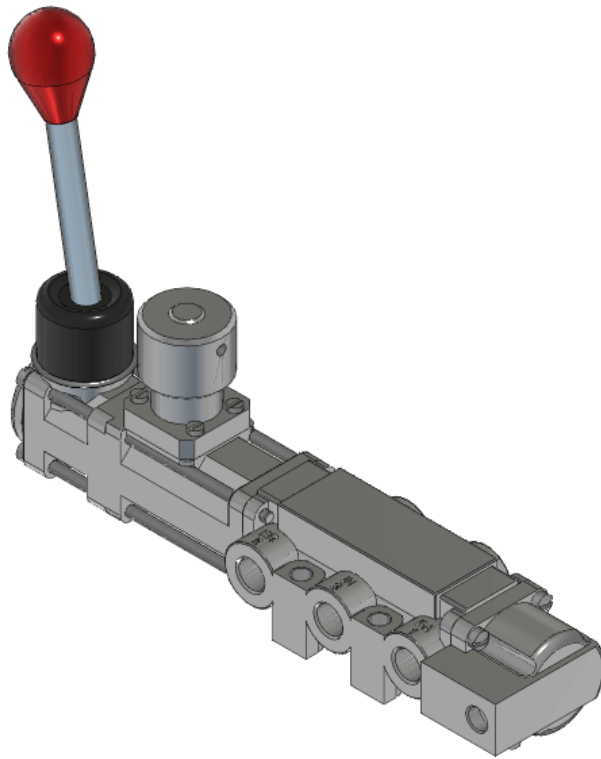

22 Spring Valley Rd.
Paramus, NJ 07652
(201) 843-2400
sales@versa-valves.com

Valve, 4-Way, SST

VAP-4302-316-181AAE

Description

V-316 Series Directional Control Valve

The 1/4" V-316 Series directional control valve is suited for the most demanding applications. Ruggedly constructed, internally and externally, of

stainless steel, these valves can withstand the physical abuse of corrosive environments and controlled media. The modular design concept utilizes three basic sub-assemblies: a body assembly and two actuator assemblies that simplify circuit planning while affording almost unlimited combinations.

Product Features

- Constructed of SAE 316L marine grade stainless steel conforming to NACE standard MR-01-75 suitable for direct exposure to sour environments
- FKM o-ring seals perform reliably with exposure to hydrocarbons or highly corrosive fluids over a broad temperature range: equivalent to Viton®, Fluorel®

100% Leak Tested • 10-Year Warranty

Specifications

Actuation	Pilot \ Hand Lever-Latch-Spring Return
Function	4-way, 2-pos
Port Size	Body Ported, 1/4" NPT
Valve Pressure Range (PSI)	VAC-200 psi
Valve Pressure Range (BAR)	VAC-13.8 bar
Primary Flow	1.8 Cv
Media	Air - Inert Gas, Natural Gas
Pilot Pressure Range (PSI)	55-200 psi
Pilot Pressure Range (BAR)	3.79-13.8 bar
Temperature Range (F)	-4°F to 300°F
Temperature Range (C)	-20°C to 149°C
Body & Internal Parts	316L Stainless Steel
Weight	4.440000